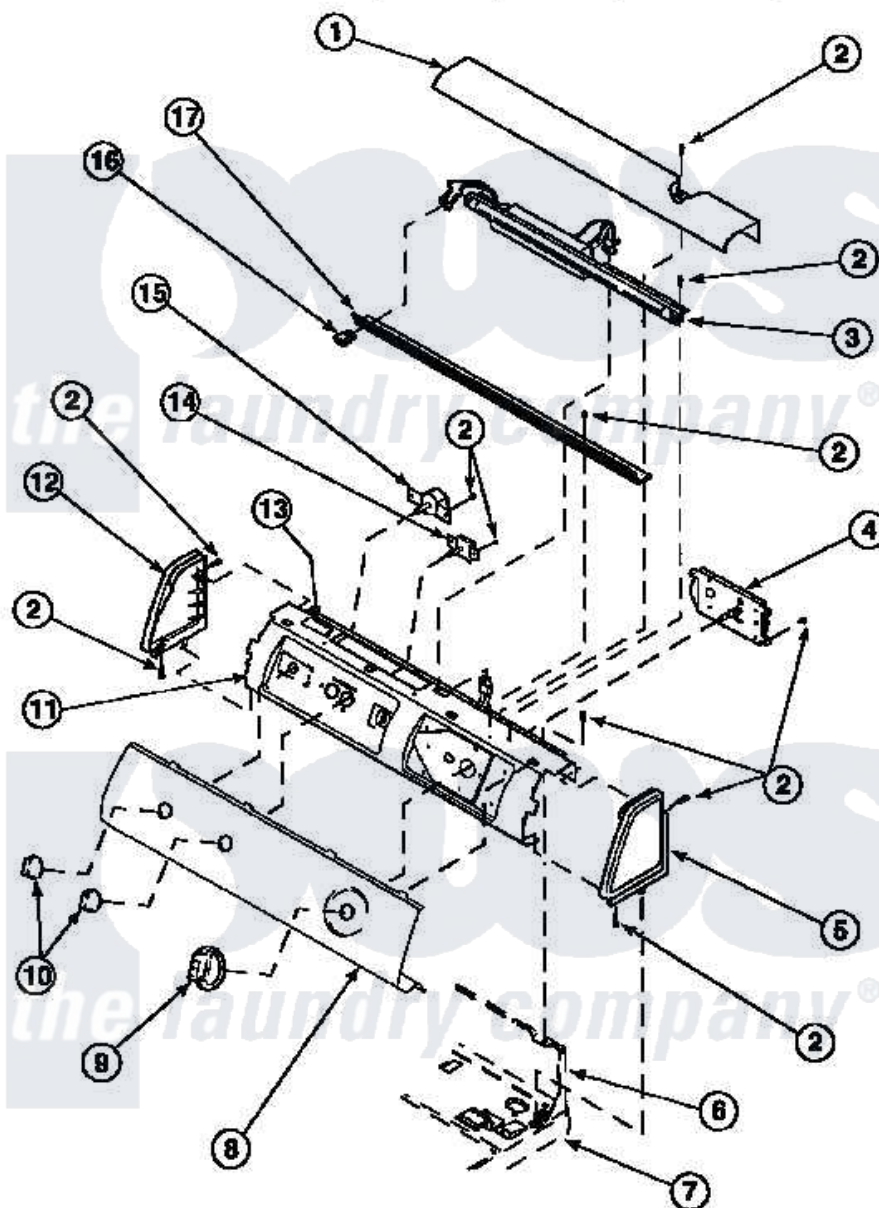

Amana LE8207W3 (BOM: PLE8207W3) 08 - GRAPHIC PANEL, CONTROL HOOD AND CONTROLS

Amana Residential Amana LE8207W3 (BOM: PLE8207W3) Dryer Parts Parts Diagram 08 - GRAPHIC PANEL, CONTROL HOOD AND CONTROLS
 Click on the part number to view part

Item	Original Part Number	Replaced By	Status	Part Description
1	500303		Not Available	COVER, TOP
2	501086	90767		Screw, 8A X 3/8 HeX Washer Head Tapping
5	34817		Not Available	END CAP(RIGHT)
6	500343		Not Available	PANEL,BACK(HOME HOOD)
7	500085P		Not Available	(ADD LETTER L-L, W-W TO PART N
9	502220		Not Available	KNOB, TIMER
11	500300		Not Available	BRACKET,CONTROL SUPPORT-MECH
12	34818		Not Available	END CAP(LEFT)
13	24903		Not Available	STICKER,DISCONNECT POW