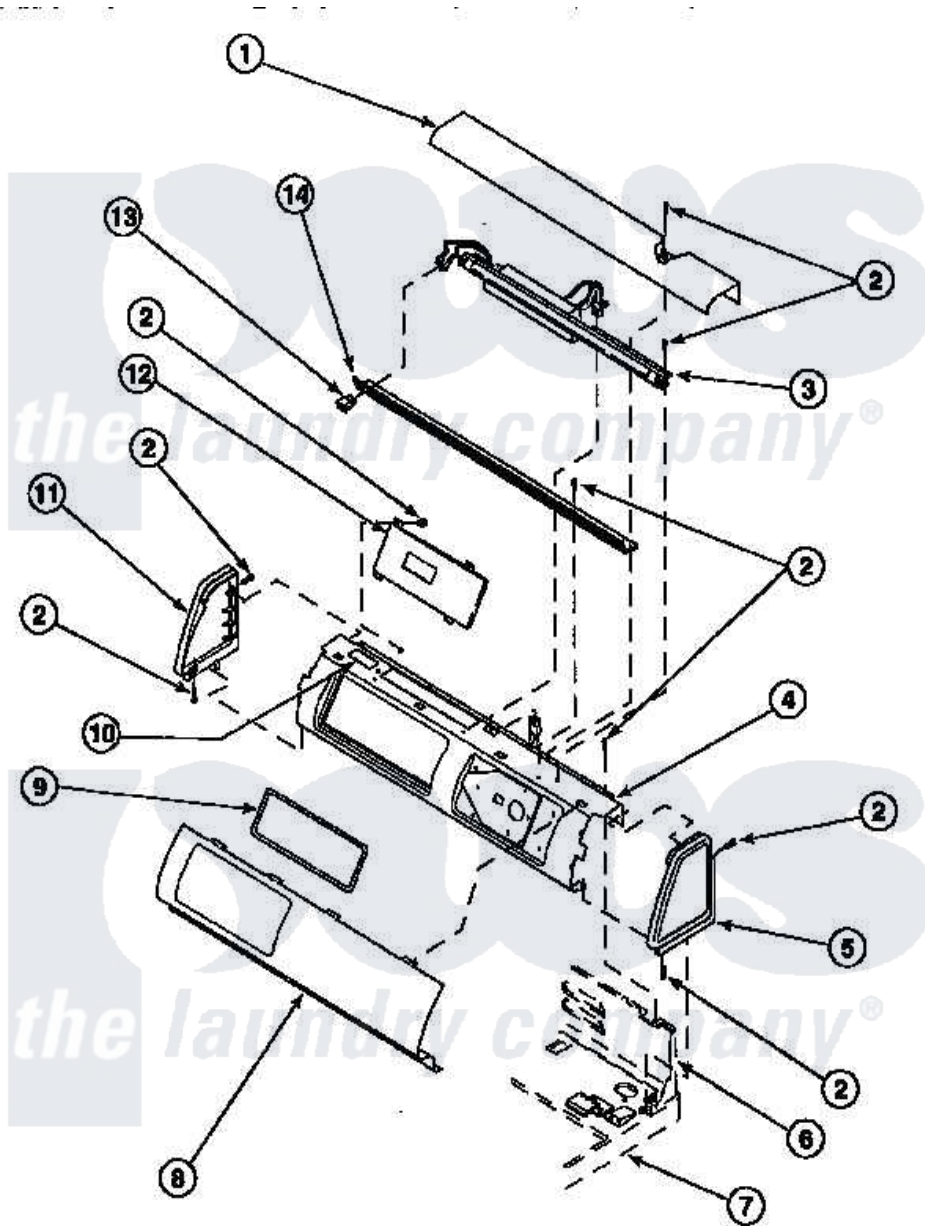

# Amana LE8207W3 (BOM: PLE8207W3) 09 - GRAPHIC PANEL, CONTROL HOOD AND CONTROLS

Amana Residential Amana LE8207W3 (BOM: PLE8207W3) Dryer Parts Parts Diagram 09 - GRAPHIC PANEL, CONTROL HOOD AND CONTROLS  
 Click on the part number to view part

Item	Original Part Number	Replaced By	Status	Part Description
1	500303		Not Available	COVER, TOP
2	501086	<a href="#">90767</a>		Screw, 8A X 3/8 HeX Washer Head Tapping
5	34817		Not Available	END CAP(RIGHT)
6	500343		Not Available	PANEL,BACK(HOME HOOD)
7	500085P		Not Available	(ADD LETTER L-L, W-W TO PART N
10	24903		Not Available	STICKER,DISCONNECT POW
11	34818		Not Available	END CAP(LEFT)