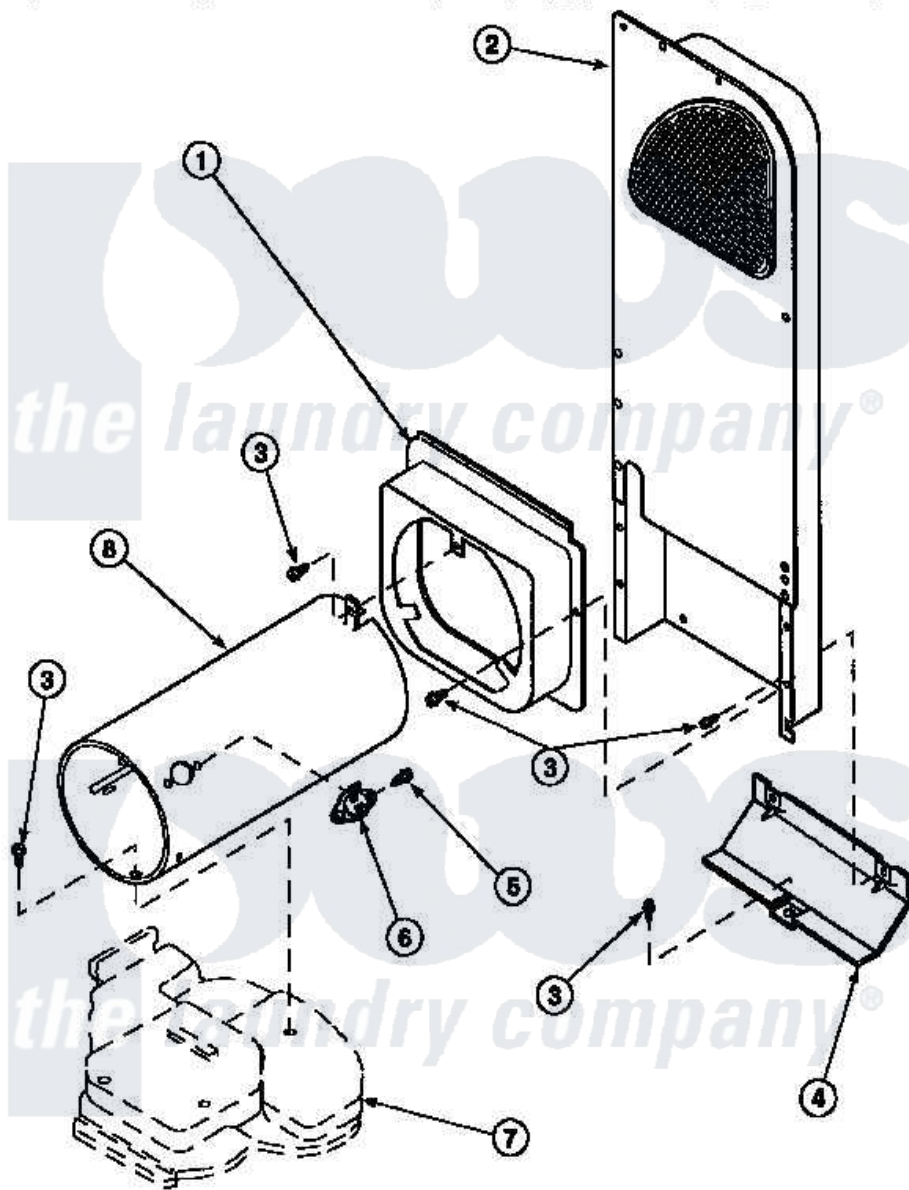

**Amana LE8207W3 (BOM: PLE8207W3) 11 - HEATER BOX ASSY
ORIGINALLY ON GAS DRYER**

Amana Residential Amana LE8207W3 (BOM: PLE8207W3) Dryer Parts Parts Diagram 11 - HEATER BOX ASSY
ORIGINALLY ON GAS DRYER
Click on the part number to view part

Item	Original Part Number	Replaced By	Status	Part Description
2	500179P	503605		Assembly, Heater Duct
3	501668	503688		Screw, 10B-16 X .34 I
4	60952		Not Available	SHIELD,HEAT DUCT
7	500070			Base, Dryer