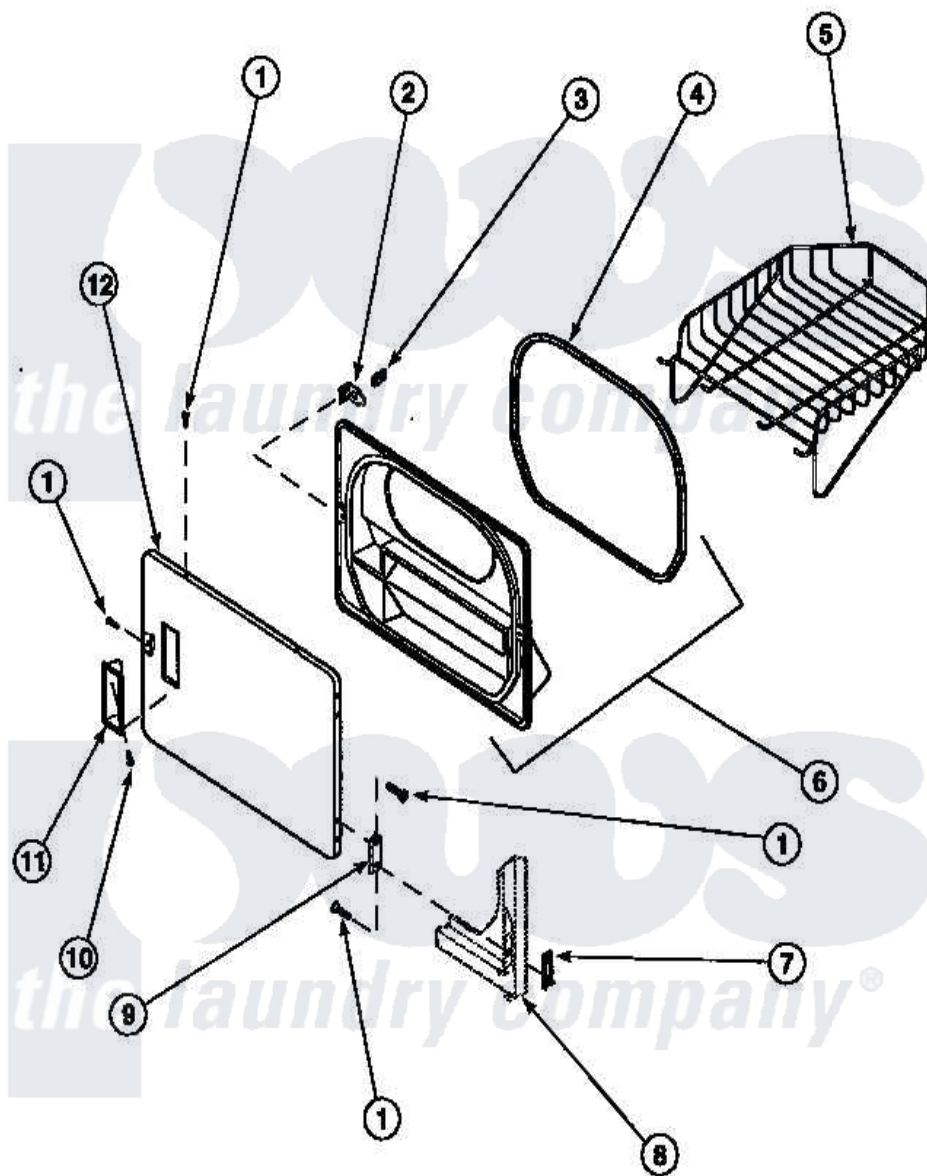

Amana LE8207W3 (BOM: PLE8207W3) 13 - LOADING DOOR WITH DRYING RACK

Amana Residential Amana LE8207W3 (BOM: PLE8207W3) Dryer Parts Parts Diagram 13 - LOADING DOOR WITH DRYING RACK

Click on the part number to view part

Item	Original Part Number	Replaced By	Status	Part Description
1	500226			Screw, 8b-16 x 5/8 Tap
2	500223	40116201		Bracket, Door Strike
3	500039	510181		Strike Doormetal
4	500200		Not Available	SEAL,DOOR
5	501295P		Not Available	RACK, DRYING
6	500199		Not Available	ASSY,LINER & SEAL
7	500236			Clip, Door Hinge Mount
9	500041	Y503676		Hinge, Door And Top
10	500297	8281236		Screw
11	500042		Not Available	DOOR PULL