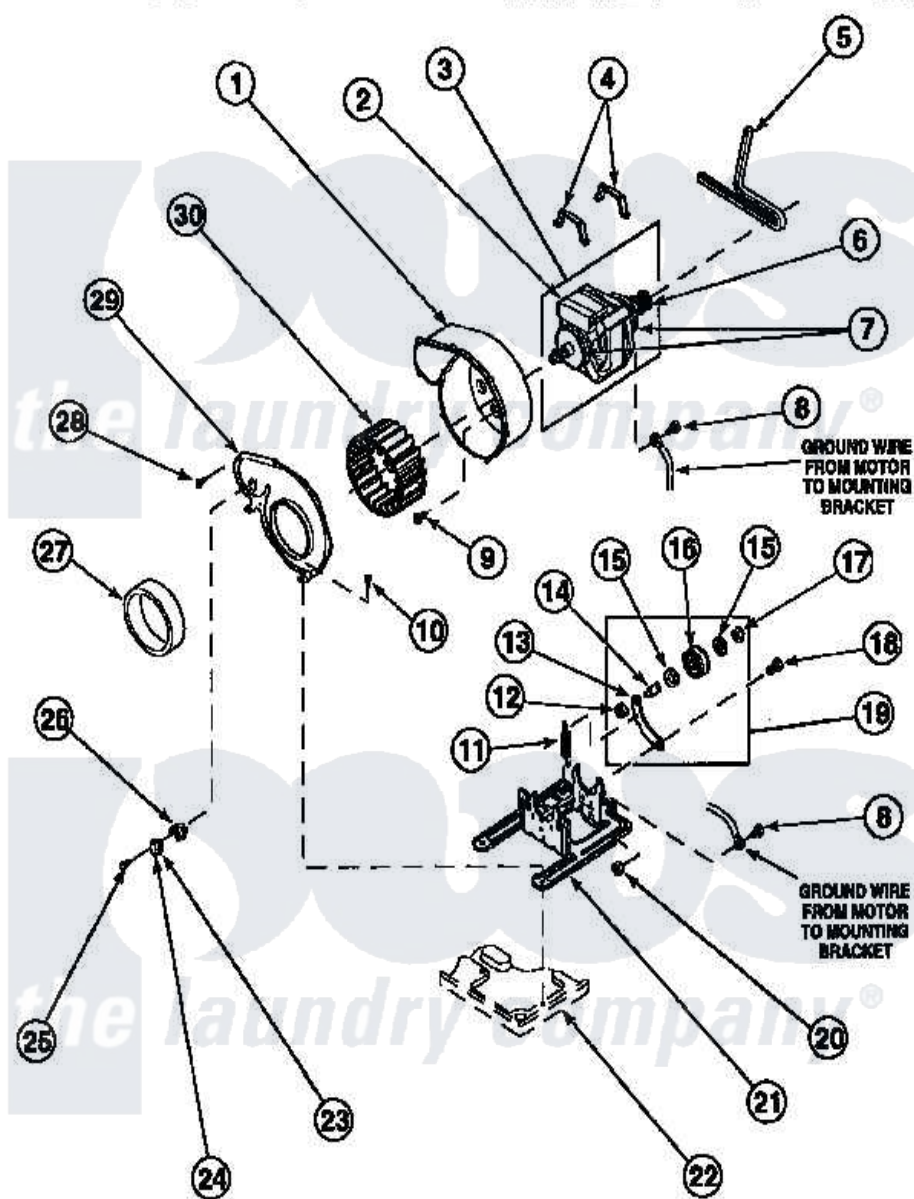

Amana LE8207W3 (BOM: PLE8207W3) 15 - MOTOR, EXHAUST FAN AND BELT

Amana Residential Amana LE8207W3 (BOM: PLE8207W3) Dryer Parts Parts Diagram 15 - MOTOR, EXHAUST FAN AND BELT

Click on the part number to view part

Item	Original Part Number	Replaced By	Status	Part Description
1	56020			Housing, Blower
2	501218		Not Available	MOTOR SWITCH (DOES NOT INCLUDE THERMAL PROT
3	501211	2200376		Motor
4	Y58047	660658		Clamp, Motor Mounting 343481 685441
5	59174	40111201		Belt, Cylinder
6	500011			Pulley, Motor
7	590P3			Motor Hub Ring Kit
8	20530			Screw, 10-24 x 3/8 Hex
9	Y31645	27001200		Screw
10	33562	27001200		Screw
11	56076			Spring, Idler
12	56156	358160		Nut
13	500910	37001144		Assembly- Idler

14	56461		Shaft
15	52549		Washer, 501 ID X3/4 Odx
16	Y54414		Assembly, Wheel And Bearing
17	23748		Ring, Retaining
18	500824		Screw, 1/4-20 Unc Hex
19	500269	37001287	Assembly, Idler Lever/Shaft/Pulley
20	52566	27001225	Nut, Jam Mid Lock 1/4-20
21	500822	503613	Mount, Motor
22	500070		Base, Dryer
24	56410		Thermostat
"	503551		Thermostat, Cycling
"	Y61372		Thermostat
25	23222	3177991	Screw
27	500313		Seal, Blower Housing
28	31260		Screw, No.8 X 3/8 Ind H
29	500078	511969P	Kit Blower Housing And Cover
30	56000	510139P	Assembly Blower Fan Package