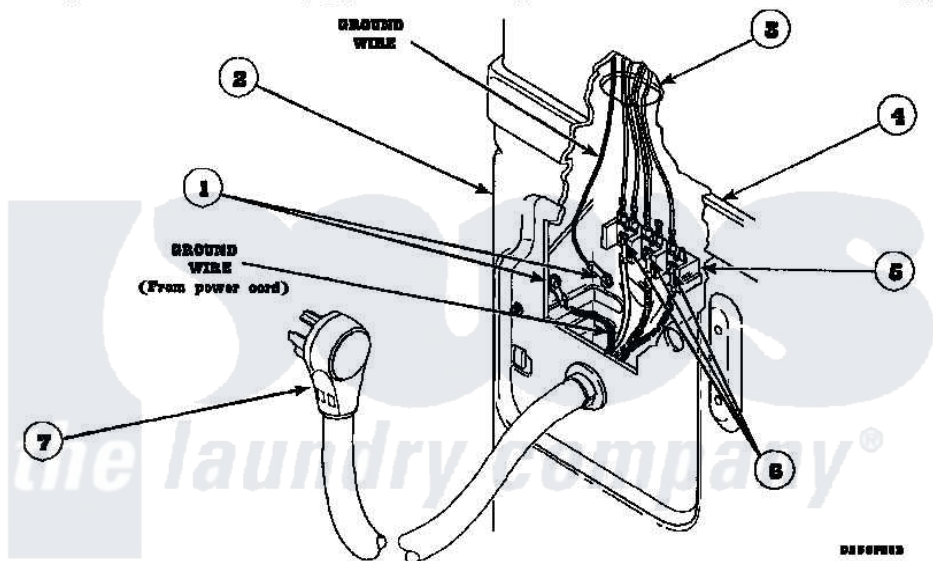

# Amana LE8207W3 (BOM: PLE8207W3) 17 - POWER CORDS

Amana Residential Amana LE8207W3 (BOM: PLE8207W3) Dryer Parts Parts Diagram 17 - POWER CORDS  
 Click on the part number to view part

Item	Original Part Number	Replaced By	Status	Part Description
1	<a href="#">20530</a>			Screw, 10-24 x 3/8 Hex
2	500001P		Not Available	(ADD LETTER BEFORE "P" IN PART
3	500343		Not Available	PANEL, BACK (HOME HOOD)
4	500085P		Not Available	(ADD LETTER L-L, W-W TO PART N
5	61923P	<a href="#">61923</a>		Block, Terminal
6	Y61199	<a href="#">3400094</a>		Screw, 10-32 X 3/8