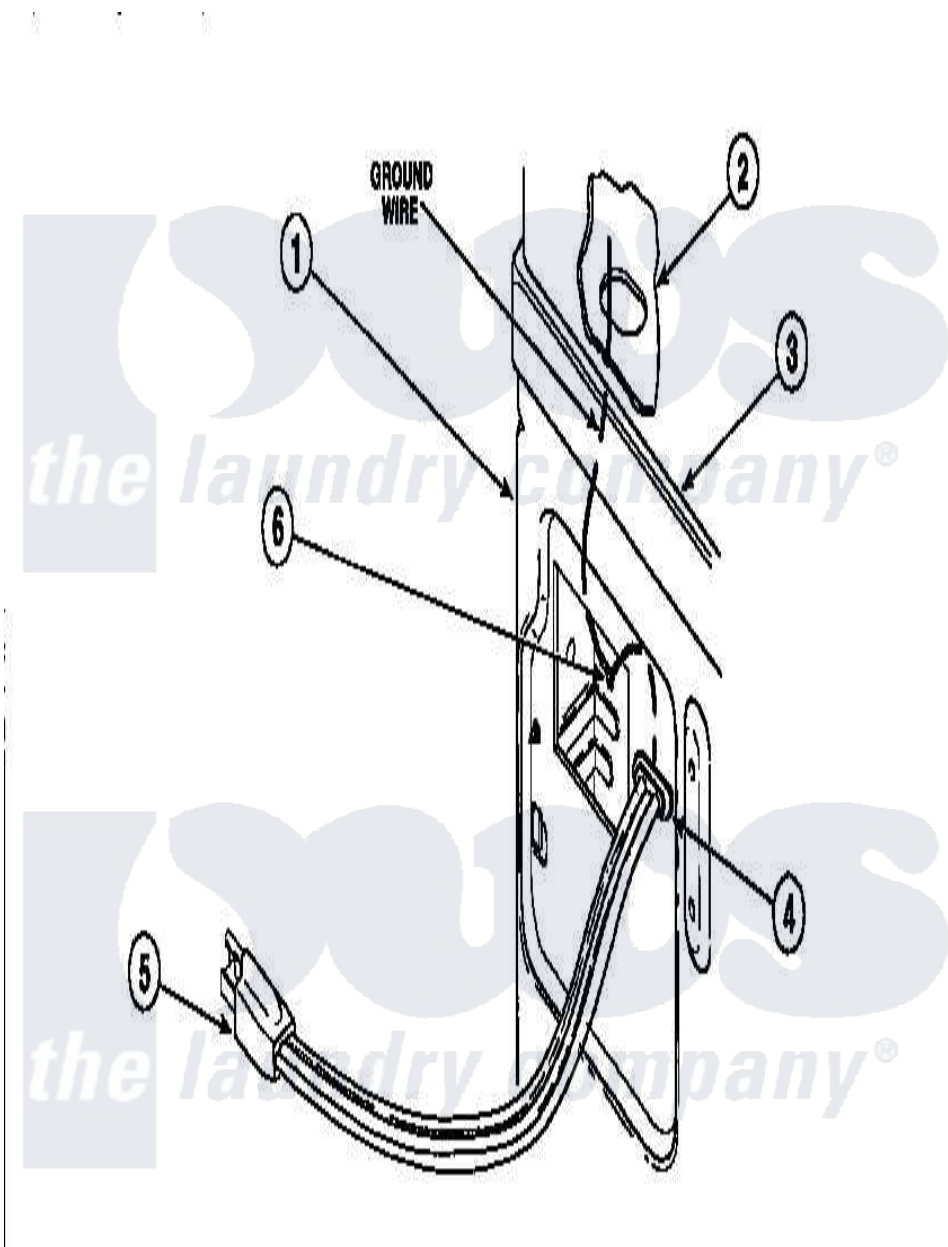

Amana LE8207W3 (BOM: PLE8207W3) 18 - POWER CORDS

Amana Residential Amana LE8207W3 (BOM: PLE8207W3) Dryer Parts Parts Diagram 18 - POWER CORDS  
 Click on the part number to view part

Item	Original Part Number	Replaced By	Status	Part Description
1	500001P		Not Available	(ADD LETTER BEFORE "P" IN PART
2	500343		Not Available	PANEL,BACK(HOME HOOD)
3	500085P		Not Available	(ADD LETTER L-L, W-W TO PART N
6	<a href="#">20530</a>			Screw, 10-24 x 3/8 Hex