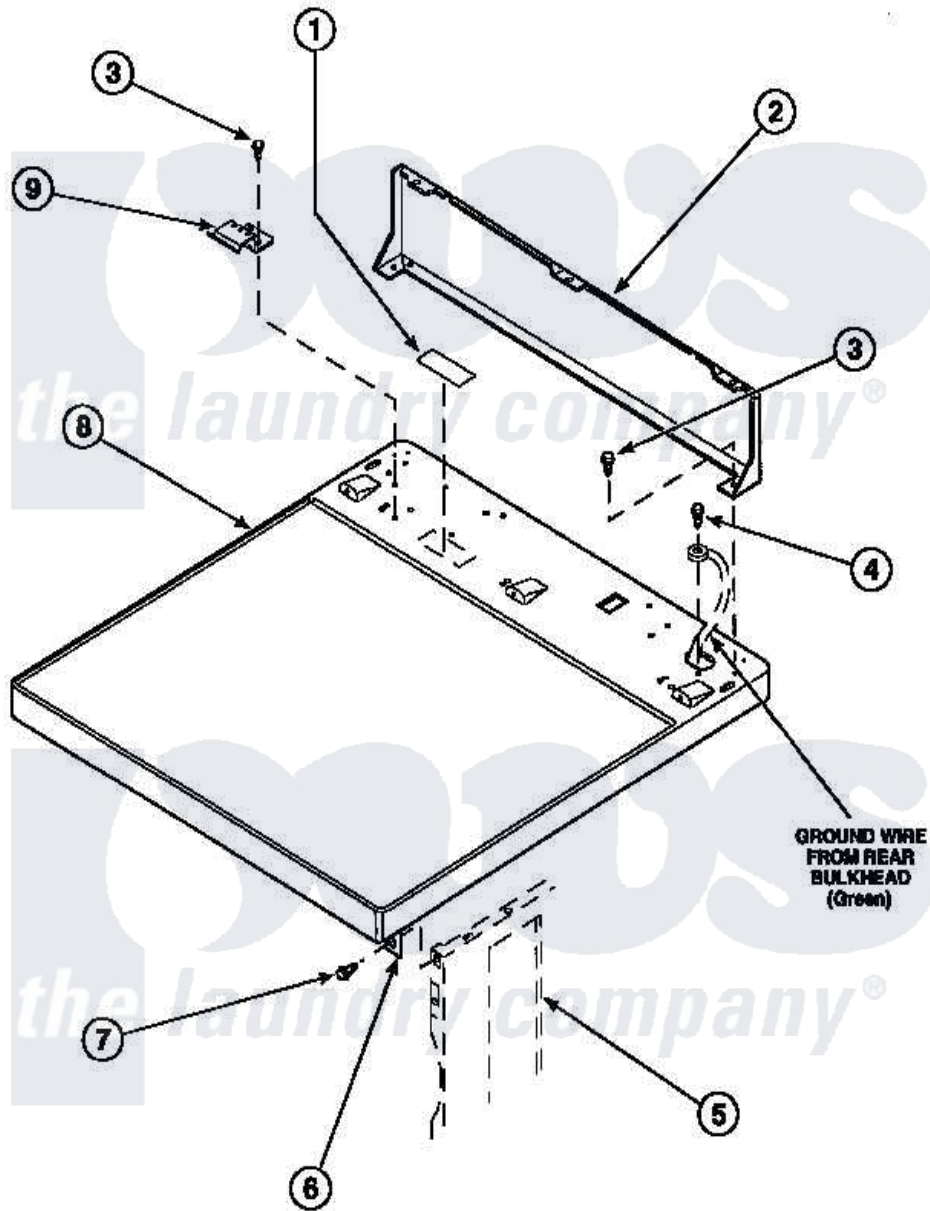

Amana LE8217L2 (BOM: PLE8217L2) 01 - CABINET TOP AND CONTROL HOOD REAR PANEL

Amana Residential Amana LE8217L2 (BOM: PLE8217L2) Dryer Parts Parts Diagram 01 - CABINET TOP AND CONTROL HOOD REAR PANEL
 Click on the part number to view part

Item	Original Part Number	Replaced By	Status	Part Description
1	24903		Not Available	STICKER,DISCONNECT POW
2	500343		Not Available	PANEL,BACK(HOME HOOD)
3	501086	90767		Screw, 8A X 3/8 HeX Washer Head Tapping
4	20530			Screw, 10-24 x 3/8 Hex
5	500001P		Not Available	(ADD LETTER BEFORE "P" IN PART
6	500084	40130801		Bracket, Top Mount
7	33562	27001200		Screw
8	500085P		Not Available	(ADD LETTER L-L, W-W TO PART N
9	501241	Y503876		Clip, Hold Down