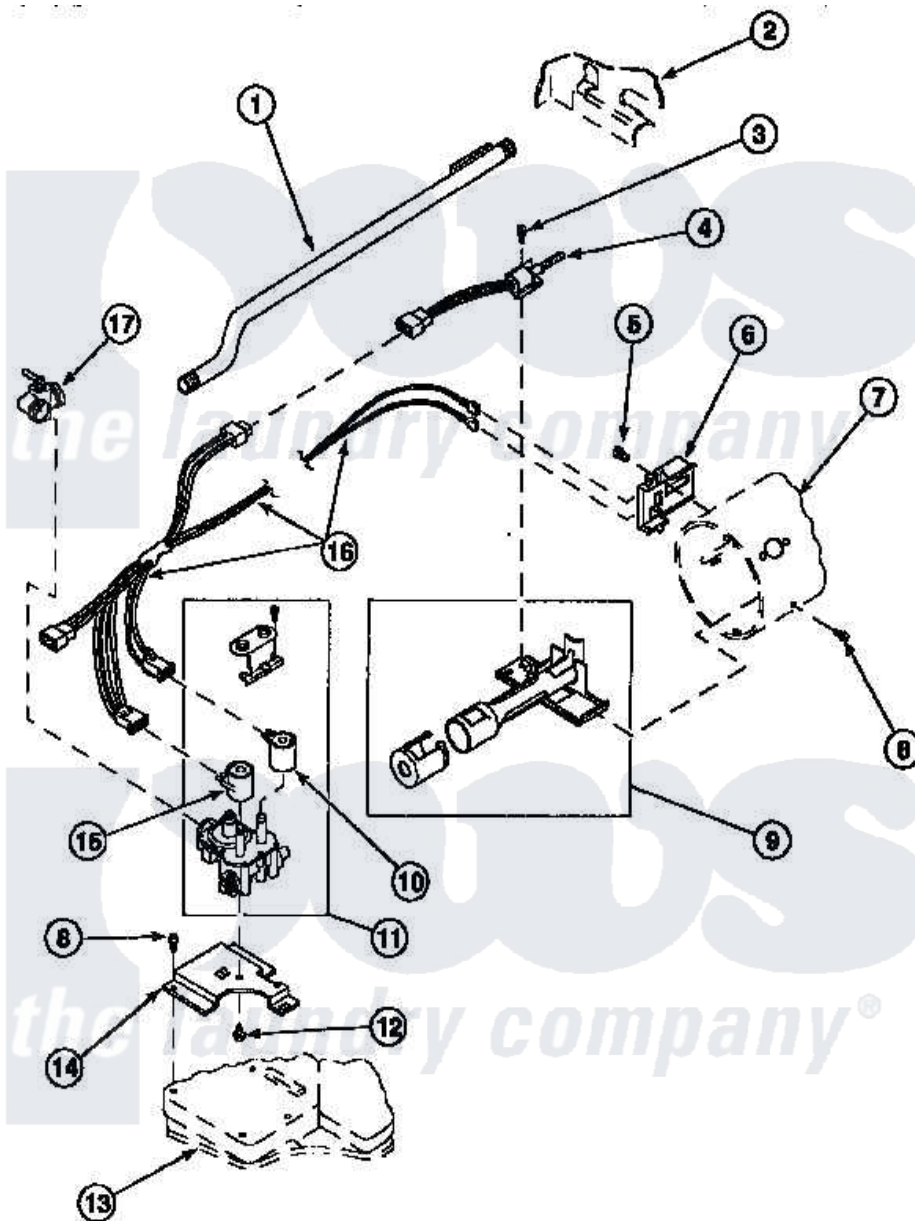

Amana LE8217L2 (BOM: PLE8217L2) 04 - GAS VALVE, IGNITER & GAS CONVERSION KITS

Amana Residential Amana LE8217L2 (BOM: PLE8217L2) Dryer Parts Parts Diagram 04 - GAS VALVE, IGNITER & GAS CONVERSION KITS
 Click on the part number to view part

Item	Original Part Number	Replaced By	Status	Part Description
2	500001P		Not Available	(ADD LETTER BEFORE "P" IN PART
5	23222	3177991		Screw
8	501668	503688		Screw, 10B-16 X .34 I
13	500070			Base, Dryer
NI	500747		Not Available	ASSY,WIRE HARNESS