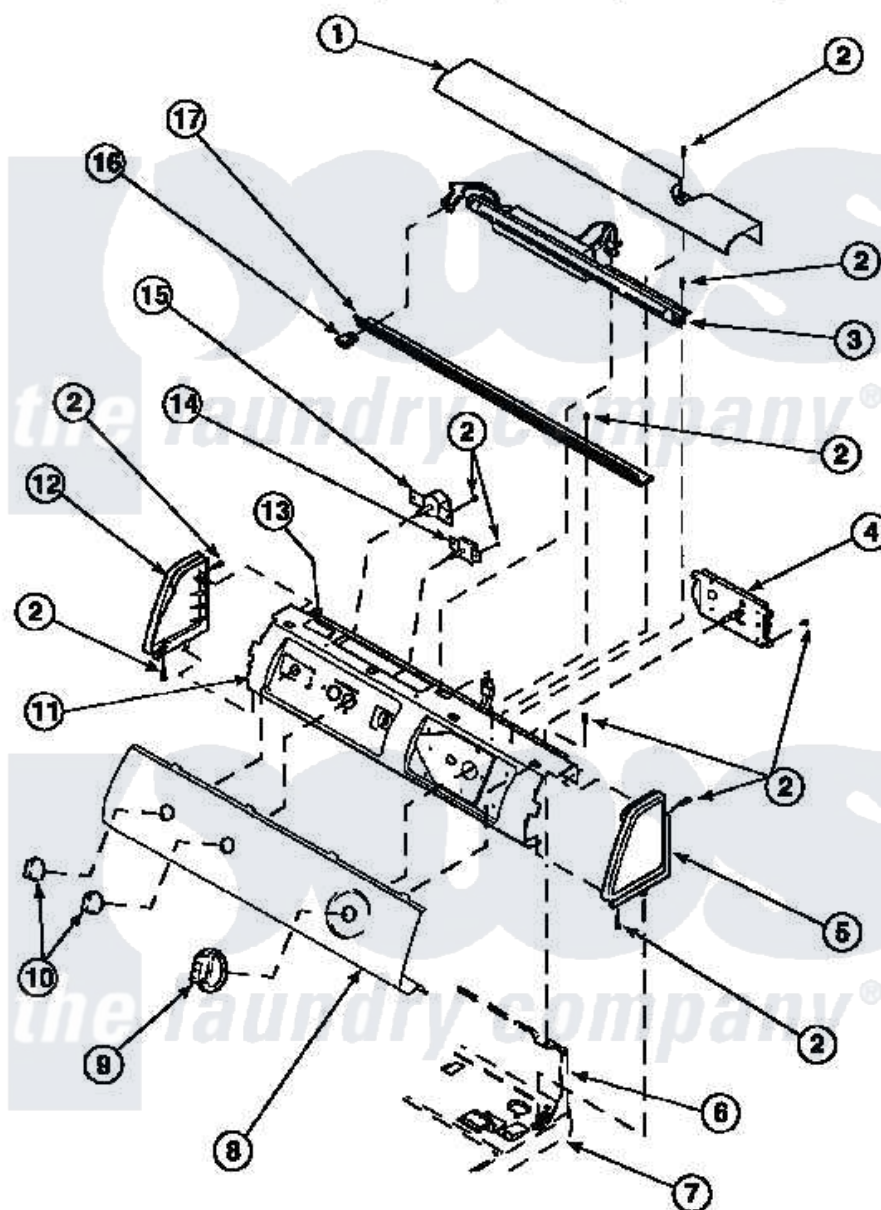

# Amana LE8217L2 (BOM: PLE8217L2) 08 - GRAPHIC PANEL, CONTROL HOOD AND CONTROLS

Amana Residential Amana LE8217L2 (BOM: PLE8217L2) Dryer Parts Parts Diagram 08 - GRAPHIC PANEL, CONTROL HOOD AND CONTROLS

[Click on the part number to view part](#)

Item	Original Part Number	Replaced By	Status	Part Description
1	500303		Not Available	COVER, TOP
2	501086	<a href="#">90767</a>		Screw, 8A X 3/8 HeX Washer Head Tapping
5	34817		Not Available	END CAP(RIGHT)
6	500343		Not Available	PANEL,BACK(HOME HOOD)
7	500085P		Not Available	(ADD LETTER L-L, W-W TO PART N
9	502220		Not Available	KNOB, TIMER
10	36701		Not Available	KNOB, TEMP
11	500300		Not Available	BRACKET,CONTROL SUPPORT-MECH
12	34818		Not Available	END CAP(LEFT)
13	24903		Not Available	STICKER,DISCONNECT POW