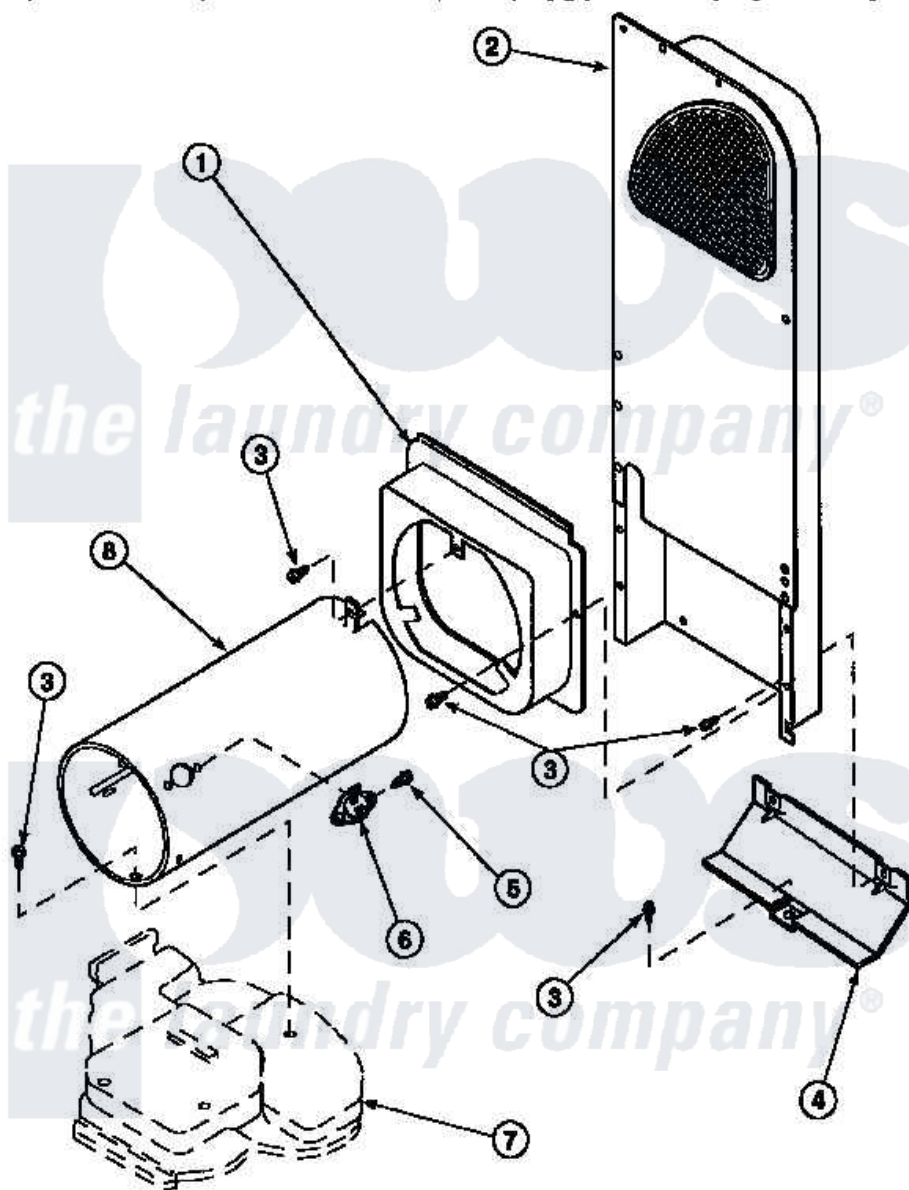

**Amana LE8217L2 (BOM: PLE8217L2) 11 - HEATER BOX ASSY  
ORIGINALLY ON GAS DRYER**

Amana Residential Amana LE8217L2 (BOM: PLE8217L2) Dryer Parts Parts Diagram 11 - HEATER BOX ASSY  
ORIGINALLY ON GAS DRYER  
Click on the part number to view part

Item	Original Part Number	Replaced By	Status	Part Description
2	500179P	<a href="#">503605</a>		Assembly, Heater Duct
3	501668	<a href="#">503688</a>		Screw, 10B-16 X .34 I
4	60952		Not Available	SHIELD,HEAT DUCT
7	<a href="#">500070</a>			Base, Dryer