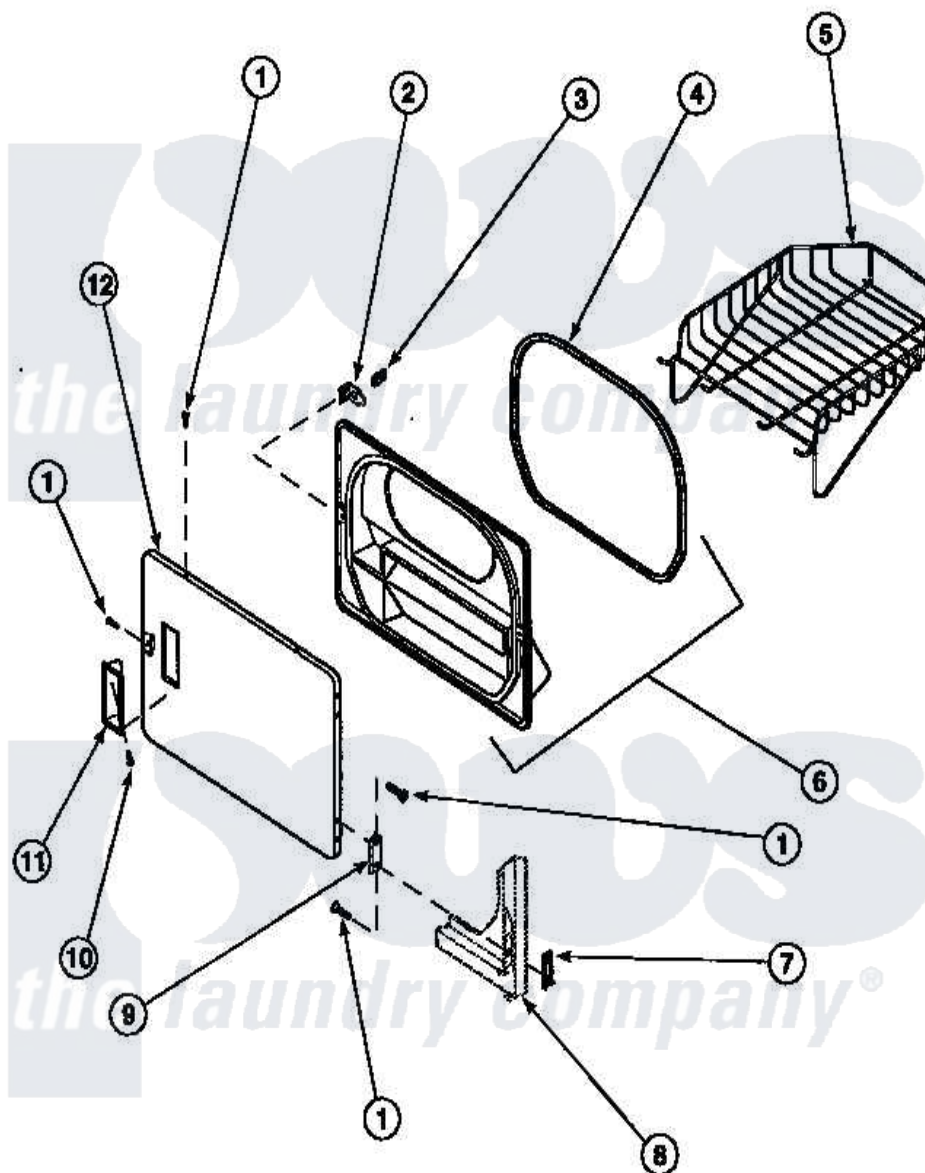

# Amana LE8217L2 (BOM: PLE8217L2) 13 - LOADING DOOR WITH DRYING RACK

Amana Residential Amana LE8217L2 (BOM: PLE8217L2) Dryer Parts Parts Diagram 13 - LOADING DOOR WITH DRYING RACK

Click on the part number to view part

Item	Original Part Number	Replaced By	Status	Part Description
1	<a href="#">500226</a>			Screw, 8b-16 x 5/8 Tap
2	500223	<a href="#">40116201</a>		Bracket, Door Strike
3	500039	<a href="#">510181</a>		Strike Doormetal
4	500200		Not Available	SEAL, DOOR
5	501295P		Not Available	RACK, DRYING
6	500199		Not Available	ASSY, LINER & SEAL
7	<a href="#">500236</a>			Clip, Door Hinge Mount
9	500041	<a href="#">Y503676</a>		Hinge, Door And Top
10	500297	<a href="#">8281236</a>		Screw
11	500042		Not Available	DOOR PULL