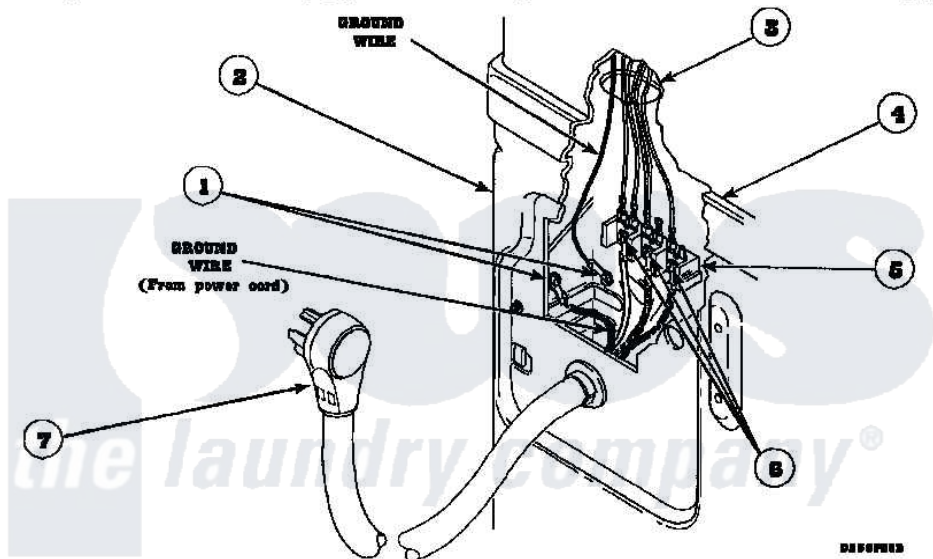

Amana LE8217L2 (BOM: PLE8217L2) 17 - POWER CORDS

Amana [Residential Amana LE8217L2 \(BOM: PLE8217L2\) Dryer Parts](#) Parts Diagram 17 - POWER CORDS
 Click on the part number to view part

Item	Original Part Number	Replaced By	Status	Part Description
1	20530			Screw, 10-24 x 3/8 Hex
2	500001P		Not Available	(ADD LETTER BEFORE "P" IN PART
3	500343		Not Available	PANEL, BACK(HOME HOOD)
4	500085P		Not Available	(ADD LETTER L-L, W-W TO PART N
5	61923P	61923		Block, Terminal
6	Y61199	3400094		Screw, 10-32 X 3/8