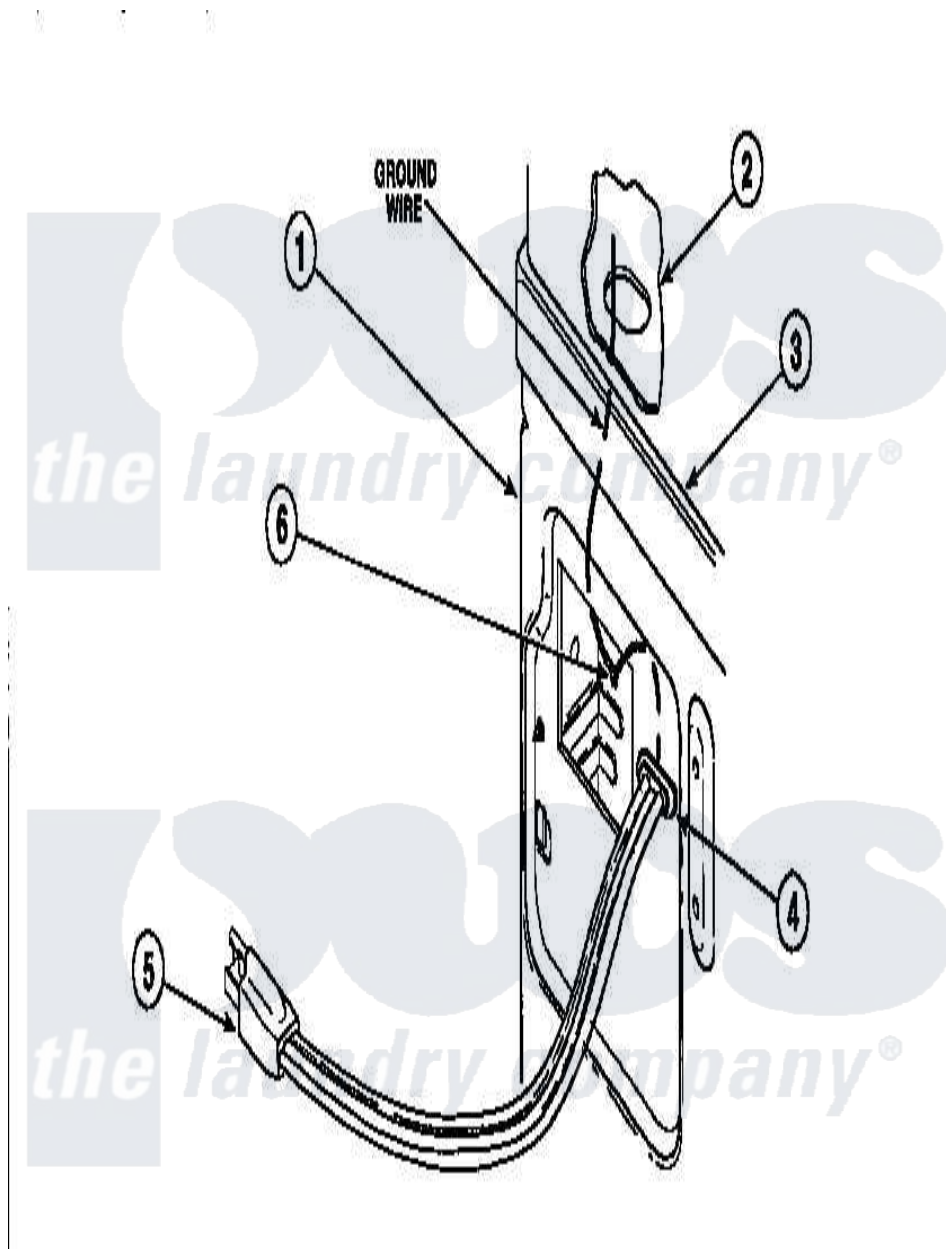

Amana LE8217L2 (BOM: PLE8217L2) 18 - POWER CORDS

Amana [Residential Amana LE8217L2 \(BOM: PLE8217L2\) Dryer Parts](#) Parts Diagram 18 - POWER CORDS
 Click on the part number to view part

Item	Original Part Number	Replaced By	Status	Part Description
1	500001P		Not Available	(ADD LETTER BEFORE "P" IN PART
2	500343		Not Available	PANEL, BACK(HOME HOOD)
3	500085P		Not Available	(ADD LETTER L-L, W-W TO PART N
6	20530			Screw, 10-24 x 3/8 Hex