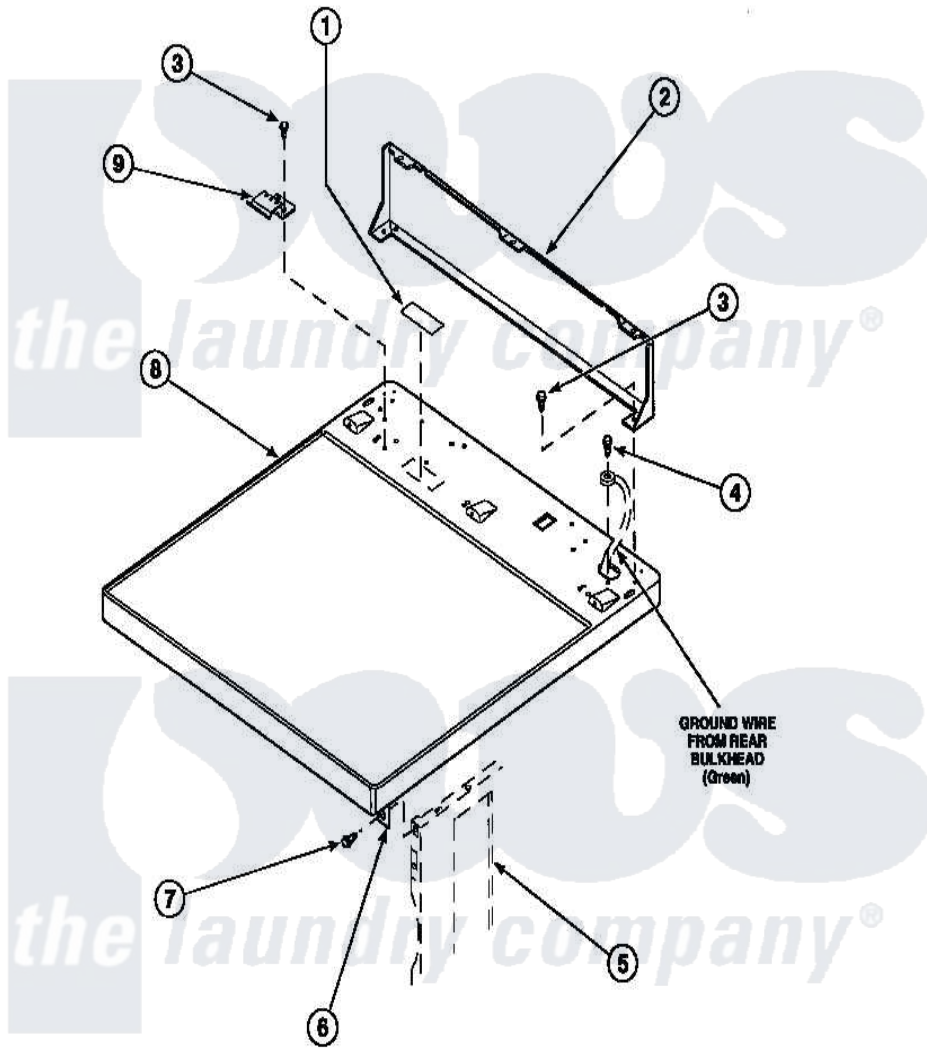

# Amana LE8217W2 (BOM: PLE8217W2) 01 - CABINET TOP AND CONTROL HOOD REAR PANEL

Amana Residential Amana LE8217W2 (BOM: PLE8217W2) Dryer Parts Parts Diagram 01 - CABINET TOP AND CONTROL HOOD REAR PANEL  
 Click on the part number to view part

Item	Original Part Number	Replaced By	Status	Part Description
1	24903		Not Available	STICKER,DISCONNECT POW
2	500343		Not Available	PANEL,BACK(HOME HOOD)
3	501086	<a href="#">90767</a>		Screw, 8A X 3/8 HeX Washer Head Tapping
4	<a href="#">20530</a>			Screw, 10-24 x 3/8 Hex
5	500001P		Not Available	(ADD LETTER BEFORE "P" IN PART
6	500084	<a href="#">40130801</a>		Bracket, Top Mount
7	33562	<a href="#">27001200</a>		Screw
8	500085P		Not Available	(ADD LETTER L-L, W-W TO PART N
9	501241	<a href="#">Y503876</a>		Clip, Hold Down