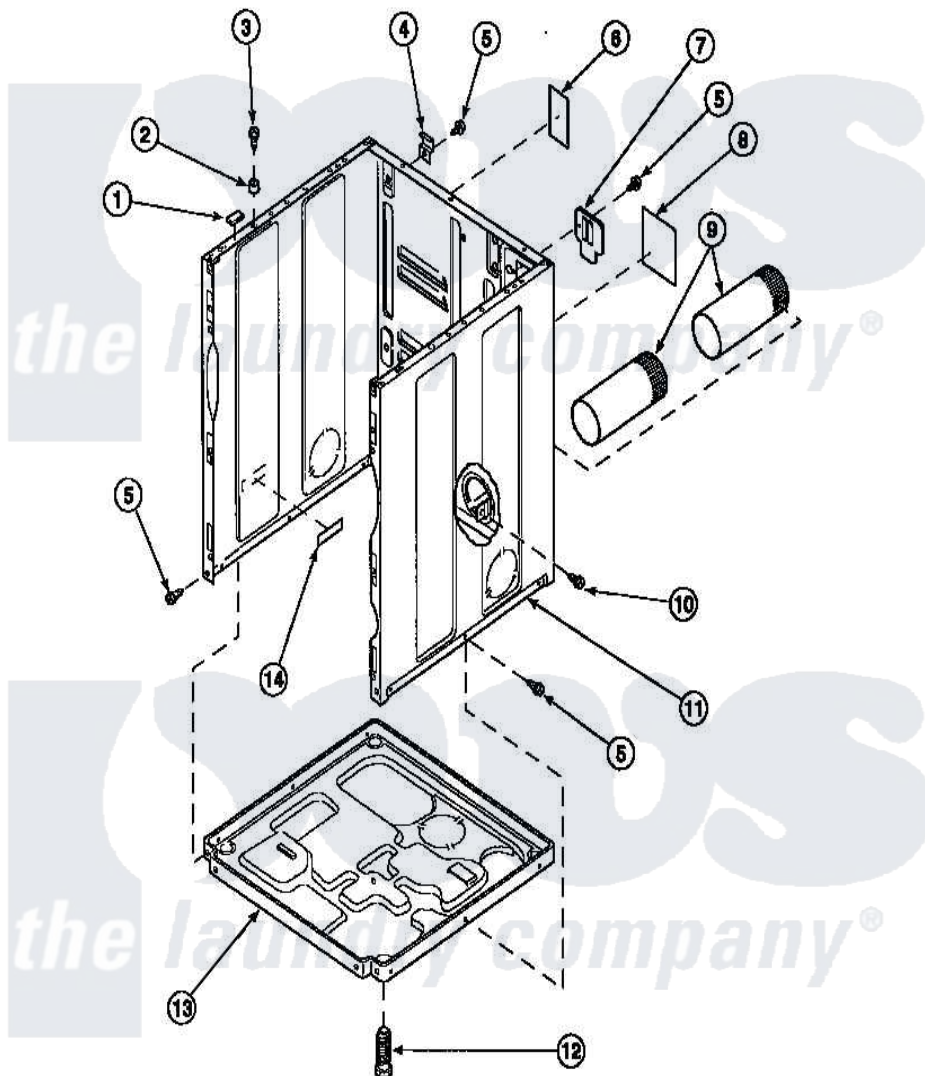

Amana LE8217W2 (BOM: PLE8217W2) 02 - CABINET, EXHAUST DUCT AND BASE

Amana Residential Amana LE8217W2 (BOM: PLE8217W2) Dryer Parts Parts Diagram 02 - CABINET, EXHAUST DUCT AND BASE

[Click on the part number to view part](#)

Item	Original Part Number	Replaced By	Status	Part Description
1	Y56128			Pad, Bumper
2	56079	505187		Locator, Panel
3	32671	Y014874		Screw, Idler Arm And Sleeve
4	500003			Hinge, Top
5	33562	27001200		Screw
7	500114	510903		Plate Access Panel
8	501289		Not Available	(ELECTRIC MODELS)
9	500064	505518		Duct, Exhaust
10	501668	503688		Screw, 10B-16 X .34 I
11	500001P		Not Available	(ADD LETTER BEFORE "P" IN PART)
12	Y500101			Leg, Leveling
13	500070			Base, Dryer
14	61294		Not Available	(ELECTRIC MODELS)
NI	521P3			Kit, Flex Vent-Display