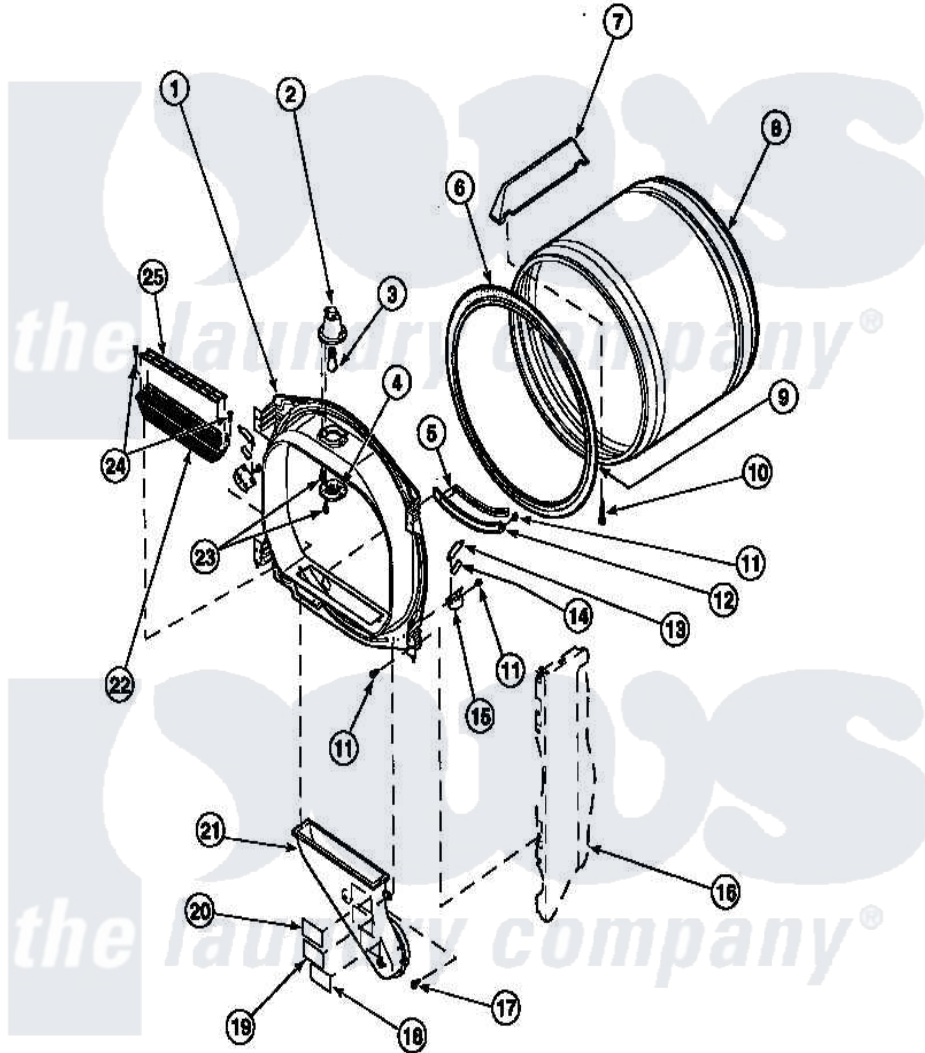

Amana LE8217W2 (BOM: PLE8217W2) 03 - FR BLKHD, AIR DUCT, FELT SEAL & CYLINDER

Amana Residential Amana LE8217W2 (BOM: PLE8217W2) Dryer Parts Parts Diagram 03 - FR BLKHD, AIR DUCT, FELT SEAL & CYLINDER
 Click on the part number to view part

| Item | Original Part Number | Replaced By | Status | Part Description |
|------|------------------------|--------------------------|---------------|--------------------------------|
| 1 | 501556WP | | Not Available | ASSY, BULK HEAD FRT COMP |
| " | 501570WP | | Not Available | ASSY BULKHEAD |
| " | 500117W | | Not Available | ASSY,BULKHEAD-FRONT-COMP |
| 2 | 500153 | | Not Available | CYLINDER LIGHT HOUSING |
| 6 | 501801 | 37001132 | | Seal, Cylinder |
| 7 | 500022 | 510102 | | Baffle- SH |
| 8 | 500013WP | | Not Available | ASSY,CYLINDER-HOME- |
| 9 | 22506P | 511637P | | Adh Dow 737 Clr 3 Oz Tube |
| 10 | Y62588 | | | Screw, 10BT-12 X 1 Tap |
| 13 | Y501676 | 37001298 | | Glide- Dry |
| 15 | 501554 | 12002090 | | Bracket |
| 16 | 500001P | | Not Available | (ADD LETTER BEFORE "P" IN PART |
| 17 | Y31645 | 27001200 | | Screw |

| | | | |
|----|-------------------------|---------------|------------------------|
| 18 | 56259 | Not Available | STICKER |
| 19 | 500049 | Not Available | STICKER |
| 20 | 500314 | Not Available | LABEL, WARNING |
| 21 | 502231 | Not Available | DUCT, HEAT |
| 22 | 502140P | | Filter, Lint Kit |
| 24 | 500226 | | Screw, 8b-16 x 5/8 Tap |
| 25 | 502092 | | Cover, Lint Filter |