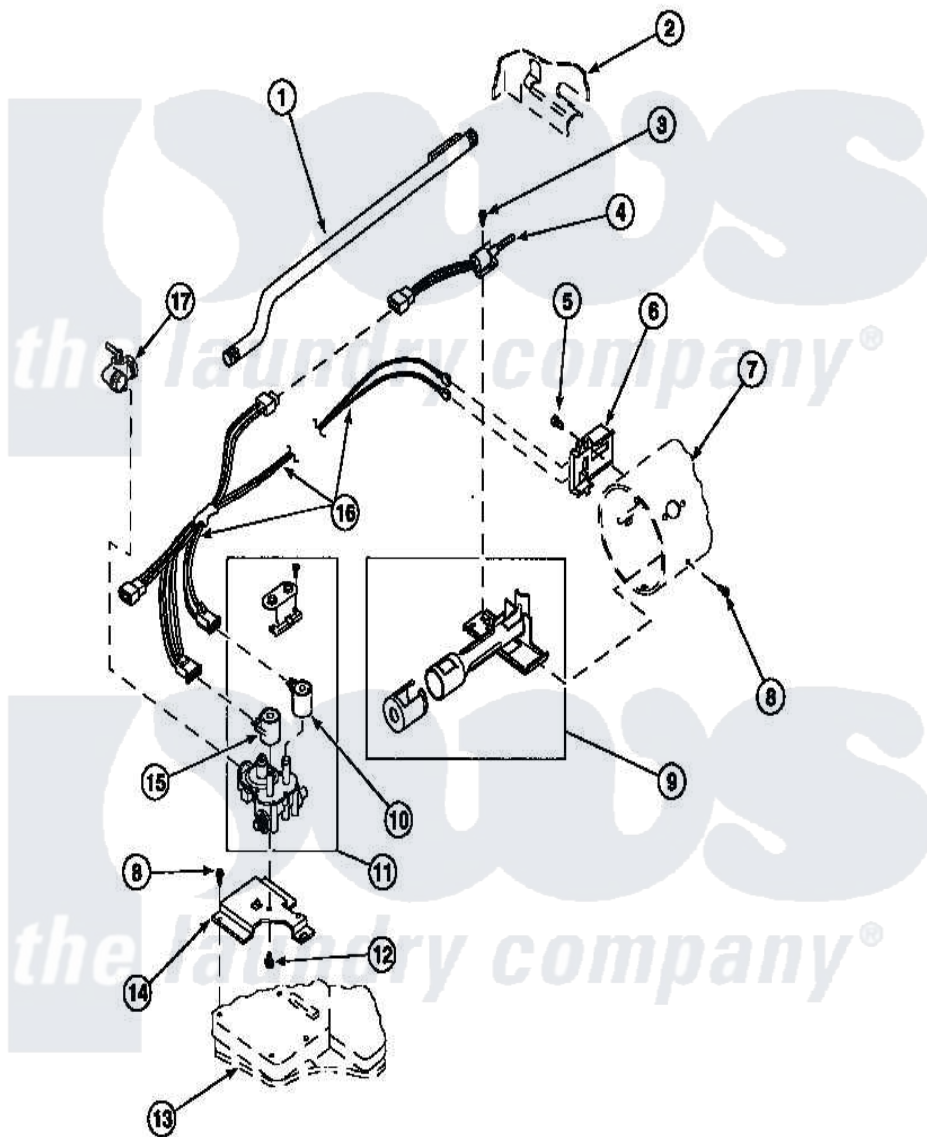

Amana LE8217W2 (BOM: PLE8217W2) 04 - GAS VALVE, IGNITER & GAS CONVERSION KITS

Amana Residential Amana LE8217W2 (BOM: PLE8217W2) Dryer Parts Parts Diagram 04 - GAS VALVE, IGNITER & GAS CONVERSION KITS

[Click on the part number to view part](#)

Item	Original Part Number	Replaced By	Status	Part Description
2	500001P		Not Available	(ADD LETTER BEFORE "P" IN PART
5	23222	3177991		Screw
8	501668	503688		Screw, 10B-16 X .34 I
13	500070			Base, Dryer
NI	500747		Not Available	ASSY,WIRE HARNESS
"	501886		Not Available	HARNESS WIRE
"	501885		Not Available	HARNESS, WIRE