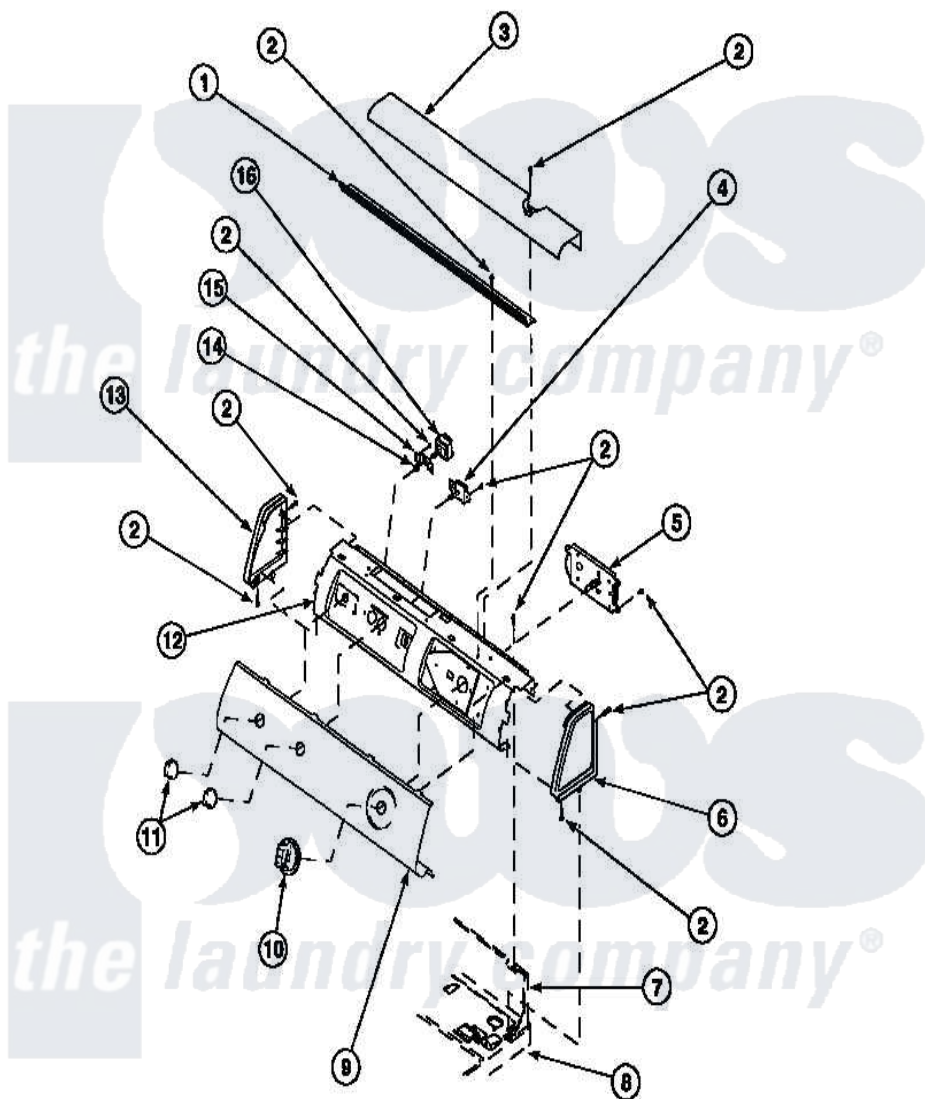

# Amana LE8217W2 (BOM: PLE8217W2) 06 - GRAPHIC PANEL, CONTROL HOOD AND CONTROLS

Amana Residential Amana LE8217W2 (BOM: PLE8217W2) Dryer Parts Parts Diagram 06 - GRAPHIC PANEL, CONTROL HOOD AND CONTROLS  
 Click on the part number to view part

Item	Original Part Number	Replaced By	Status	Part Description
1	500305		Not Available	DIFFUSER W/OUT HOLE
2	501086	<a href="#">90767</a>		Screw, 8A X 3/8 HeX Washer Head Tapping
3	500303		Not Available	COVER, TOP
5	501881		Not Available	TIMER
6	34817		Not Available	END CAP(RIGHT)
7	500343		Not Available	PANEL,BACK(HOME HOOD)
8	500085P		Not Available	(ADD LETTER L-L, W-W TO PART N
9	503146		Not Available	PANEL, GRAPHICS
10	502220		Not Available	KNOB, TIMER
11	36701		Not Available	KNOB, TEMP
12	500300		Not Available	BRACKET,CONTROL SUPPORT-MECH
13	34818		Not Available	END CAP(LEFT)
14	57584		Not Available	NUT