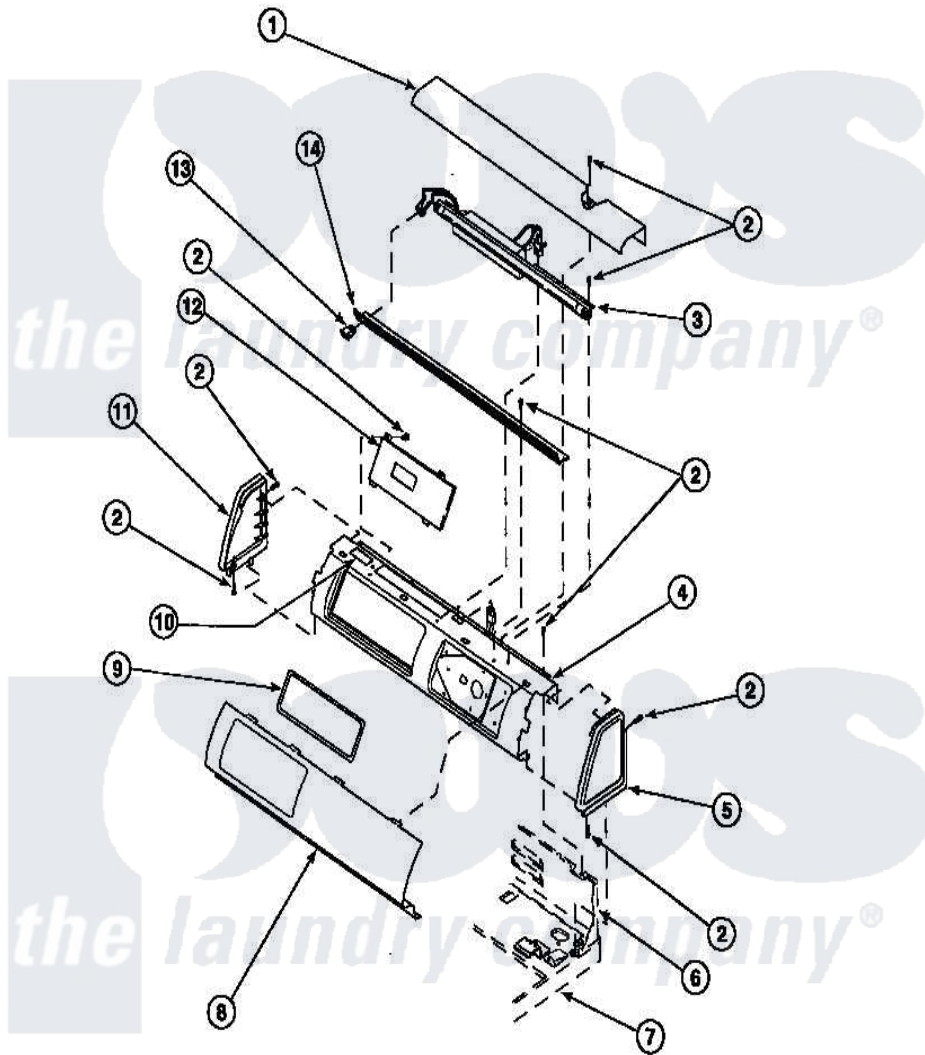

**Amana LE8217W2 (BOM: PLE8217W2) 09 - GRAPHIC PANEL, CONTROL HOOD AND CONTROLS**

Amana Residential Amana LE8217W2 (BOM: PLE8217W2) Dryer Parts Parts Diagram 09 - GRAPHIC PANEL, CONTROL HOOD AND CONTROLS  
 Click on the part number to view part

Item	Original Part Number	Replaced By	Status	Part Description
1	500303		Not Available	COVER, TOP
2	501086	<a href="#">90767</a>		Screw, 8A X 3/8 HeX Washer Head Tapping
5	34817		Not Available	END CAP(RIGHT)
6	500343		Not Available	PANEL,BACK(HOME HOOD)
7	500085P		Not Available	(ADD LETTER L-L, W-W TO PART N
10	24903		Not Available	STICKER,DISCONNECT POW
11	34818		Not Available	END CAP(LEFT)