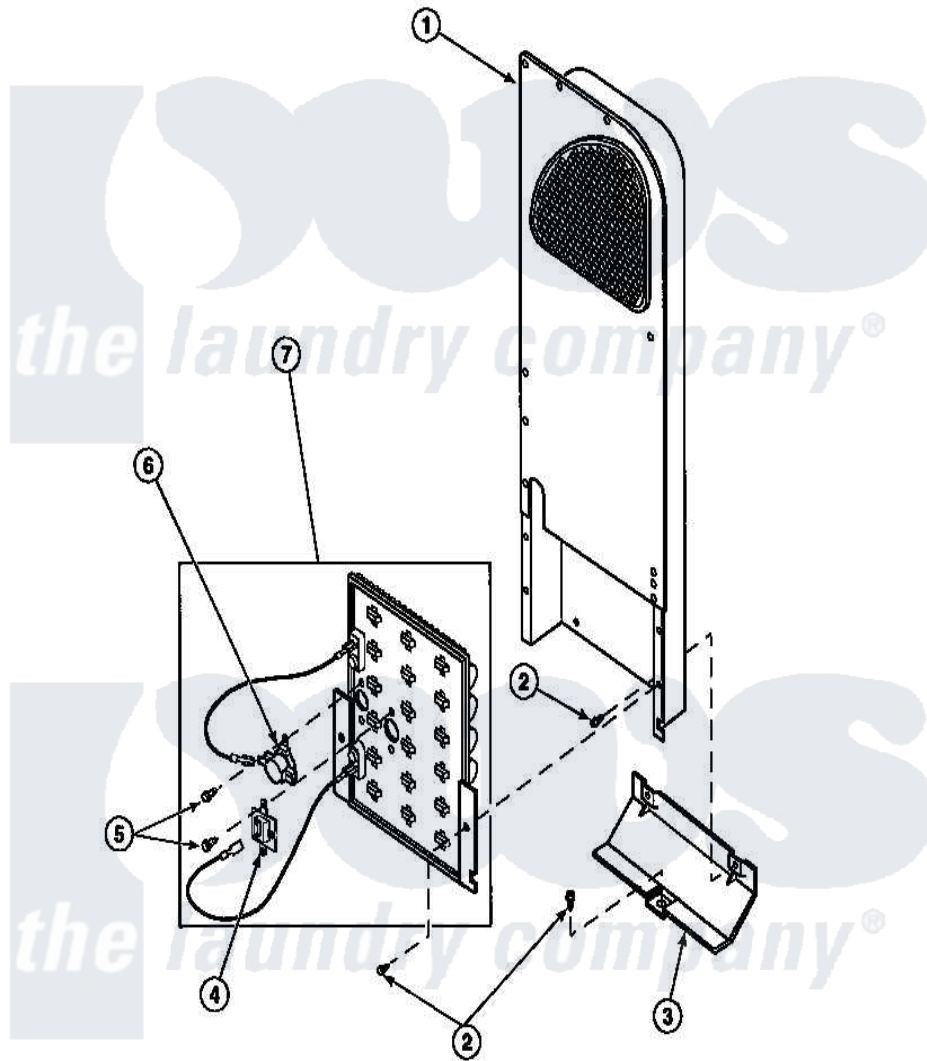

**Amana LE8217W2 (BOM: PLE8217W2) 10 - HEATER BOX ASSY
ORIGINALLY ON ELEC DRYER**

Amana Residential Amana LE8217W2 (BOM: PLE8217W2) Dryer Parts Parts Diagram 10 - HEATER BOX ASSY
ORIGINALLY ON ELEC DRYER
Click on the part number to view part

Item	Original Part Number	Replaced By	Status	Part Description
1	500179P	503605		Assembly, Heater Duct
2	501668	503688		Screw, 10B-16 X .34 I
3	60952		Not Available	SHIELD,HEAT DUCT
4	62600	40113801		Fuse, Thermal
5	23222	3177991		Screw
6	Y62641	W10116735		Thermistor-Fix
7	61928			Heater Assembly 208V
"	61927			Heater Assembly