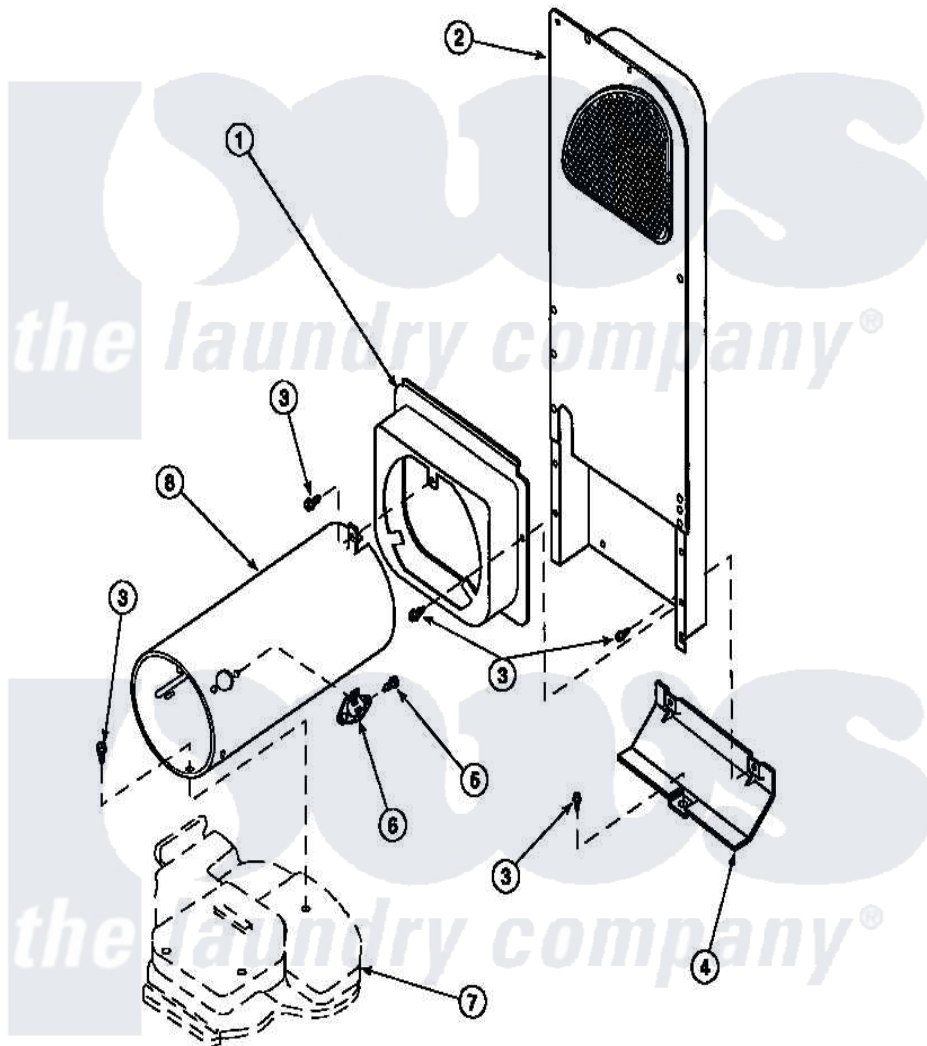

**Amana LE8217W2 (BOM: PLE8217W2) 11 - HEATER BOX ASSY
ORIGINALLY ON GAS DRYER**

Amana Residential Amana LE8217W2 (BOM: PLE8217W2) Dryer Parts Parts Diagram 11 - HEATER BOX ASSY
ORIGINALLY ON GAS DRYER
Click on the part number to view part

Item	Original Part Number	Replaced By	Status	Part Description
2	500179P	503605		Assembly, Heater Duct
3	501668	503688		Screw, 10B-16 X .34 I
4	60952		Not Available	SHIELD,HEAT DUCT
7	500070			Base, Dryer