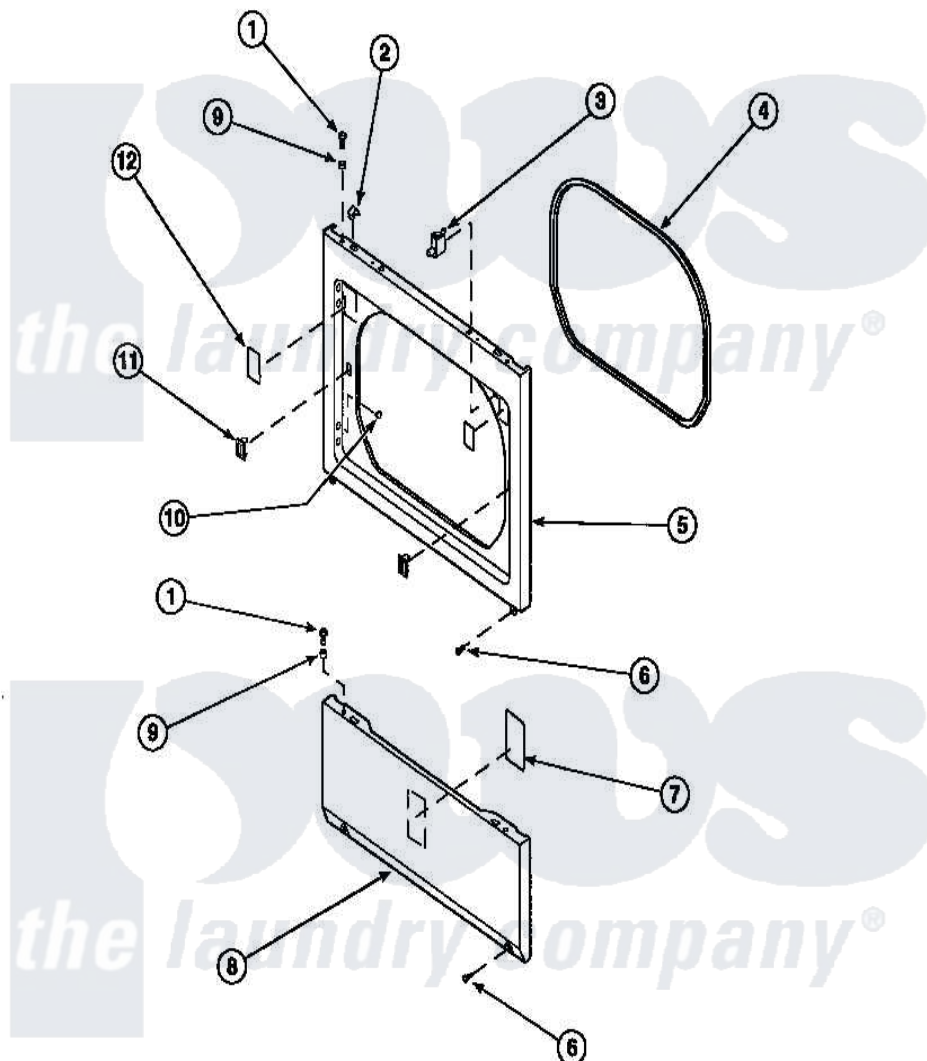

**Amana LE8217W2 (BOM: PLE8217W2) 14 - LOWER ACCESS PANEL, FRONT PANEL AND SEAL**

Amana Residential Amana LE8217W2 (BOM: PLE8217W2) Dryer Parts Parts Diagram 14 - LOWER ACCESS PANEL, FRONT PANEL AND SEAL

Click on the part number to view part

Item	Original Part Number	Replaced By	Status	Part Description
1	32671	<a href="#">Y014874</a>		Screw, Idler Arm And Sleeve
2	56080	<a href="#">22001650</a>		Fastener, Spring
3	Y62872	<a href="#">W10169313</a>		Switch-Dor
4	<a href="#">500034</a>			Seal, Front Panel
6	33562	<a href="#">27001200</a>		Screw
9	56079	<a href="#">505187</a>		Locator, Panel
10	500227	<a href="#">505295</a>		Screw, No.8ab-16 x 3/4 PH
11	54660	<a href="#">LA-1003</a>		Door Catch Kit
12	500281		Not Available	STICKER