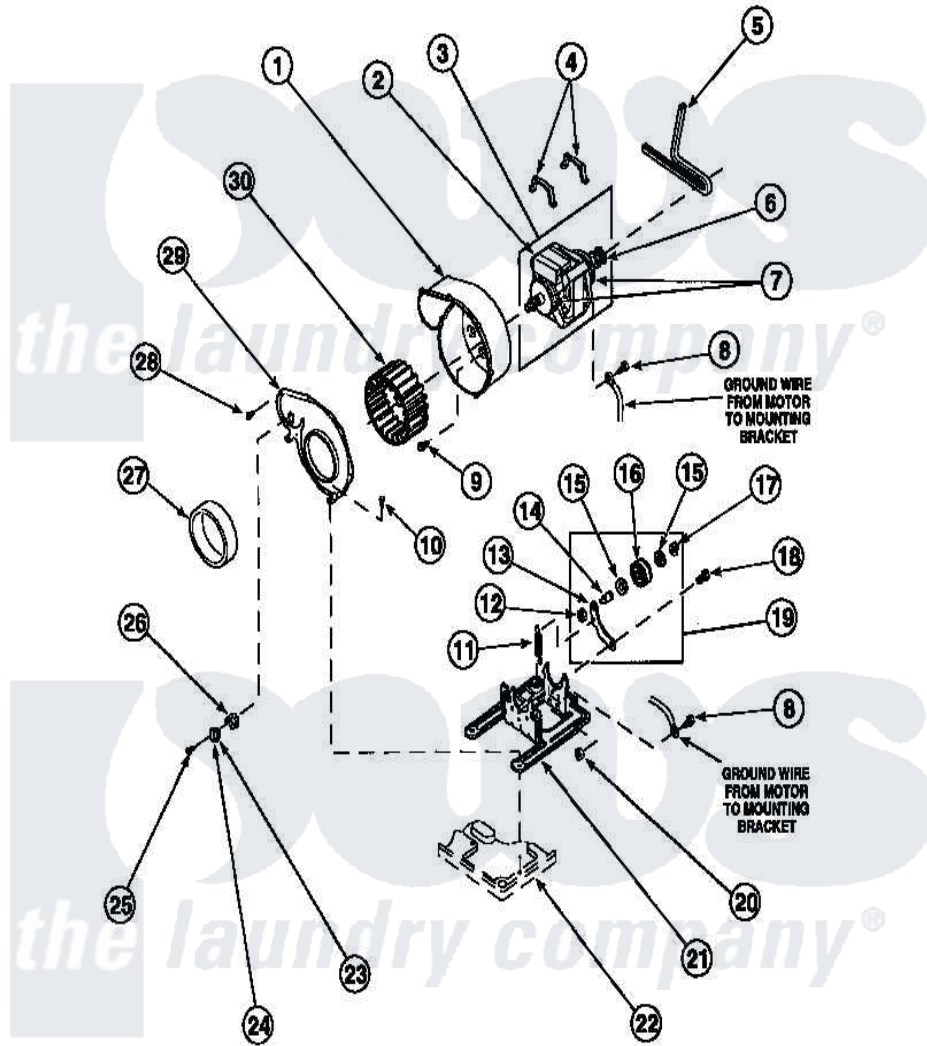

Amana LE8217W2 (BOM: PLE8217W2) 15 - MOTOR, EXHAUST FAN AND BELT

Amana Residential Amana LE8217W2 (BOM: PLE8217W2) Dryer Parts Parts Diagram 15 - MOTOR, EXHAUST FAN AND BELT

Click on the part number to view part

Item	Original Part Number	Replaced By	Status	Part Description
1	56020			Housing, Blower
2	501218		Not Available	MOTOR SWITCH (DOES NOT INCLUDE THERMAL PROT
3	501211	2200376		Motor
4	Y58047	660658		Clamp, Motor Mounting 343481 685441
5	59174	40111201		Belt, Cylinder
6	500011			Pulley, Motor
7	590P3			Motor Hub Ring Kit
8	20530			Screw, 10-24 x 3/8 Hex
9	Y31645	27001200		Screw
10	33562	27001200		Screw
11	56076			Spring, Idler
12	56156	358160		Nut
13	500910	37001144		Assembly- Idler

14	56461		Shaft
15	52549		Washer, 501 ID X3/4 Odx
16	Y54414		Assembly, Wheel And Bearing
17	23748		Ring, Retaining
18	500824		Screw, 1/4-20 Unc Hex
19	500269	37001287	Assembly, Idler Lever/Shaft/Pulley
20	52566	27001225	Nut, Jam Mid Lock 1/4-20
21	500822	503613	Mount, Motor
22	500070		Base, Dryer
24	503551		Thermostat, Cycling
"	56410		Thermostat
"	Y61372		Thermostat
25	Y33561	489464	Screw
"	23222	3177991	Screw
26	61401	61623	Thermostat, Heater-BR
27	500313		Seal, Blower Housing
28	31260		Screw, No.8 X 3/8 Ind H
29	500078	511969P	Kit Blower Housing And Cover
30	56000	510139P	Assembly Blower Fan Package