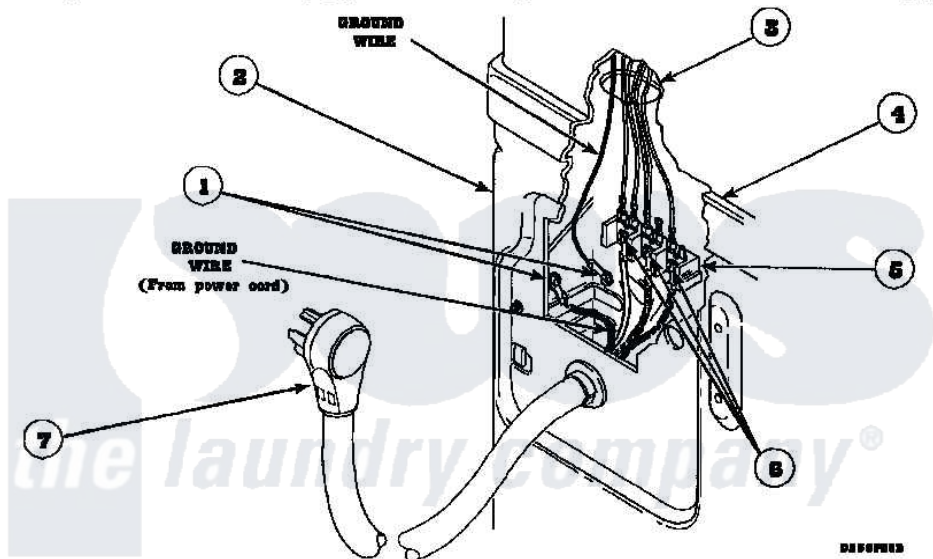

Amana LE8217W2 (BOM: PLE8217W2) 17 - POWER CORDS

Amana Residential Amana LE8217W2 (BOM: PLE8217W2) Dryer Parts Parts Diagram 17 - POWER CORDS
 Click on the part number to view part

Item	Original Part Number	Replaced By	Status	Part Description
1	20530			Screw, 10-24 x 3/8 Hex
2	500001P		Not Available	(ADD LETTER BEFORE "P" IN PART
3	500343		Not Available	PANEL, BACK(HOME HOOD)
4	500085P		Not Available	(ADD LETTER L-L, W-W TO PART N
5	61923P	61923		Block, Terminal
6	Y61199	3400094		Screw, 10-32 X 3/8