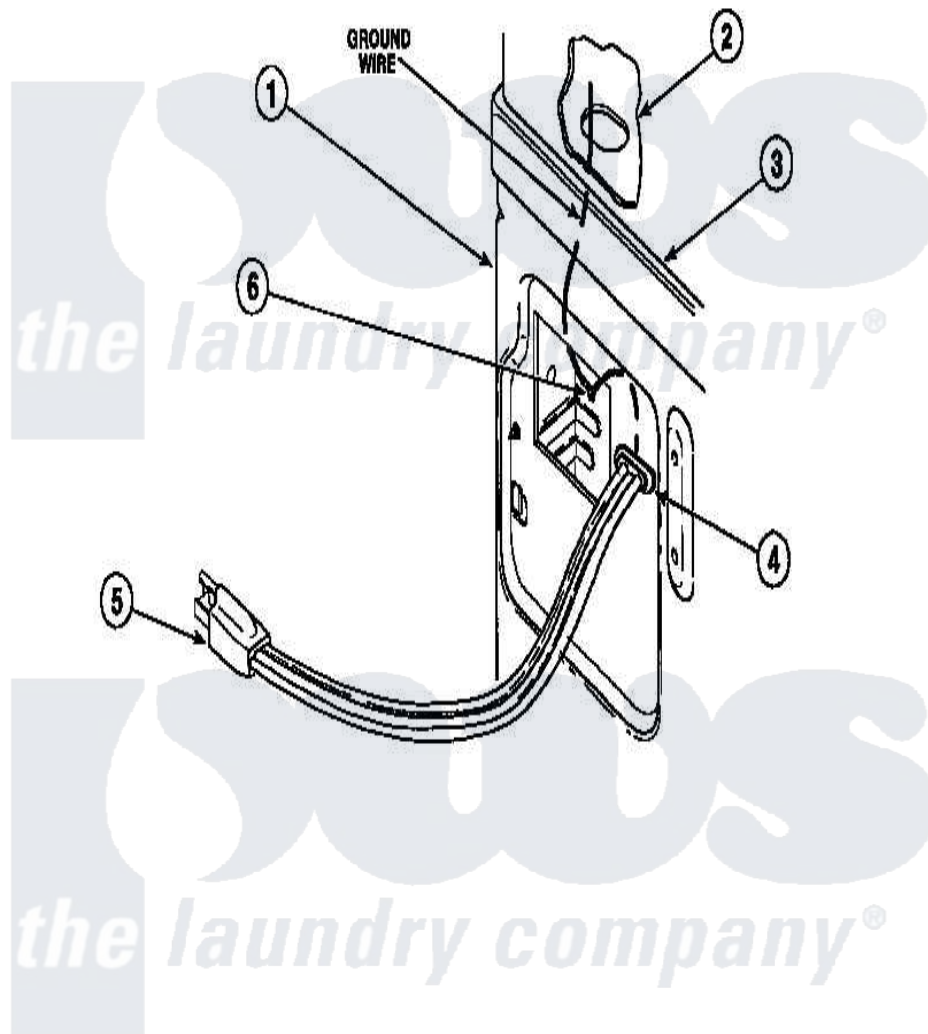

Amana LE8217W2 (BOM: PLE8217W2) 18 - POWER CORDS

Amana Residential Amana LE8217W2 (BOM: PLE8217W2) Dryer Parts Parts Diagram 18 - POWER CORDS
 Click on the part number to view part

Item	Original Part Number	Replaced By	Status	Part Description
1	500001P		Not Available	(ADD LETTER BEFORE "P" IN PART
2	500343		Not Available	PANEL, BACK(HOME HOOD)
3	500085P		Not Available	(ADD LETTER L-L, W-W TO PART N
6	20530			Screw, 10-24 x 3/8 Hex