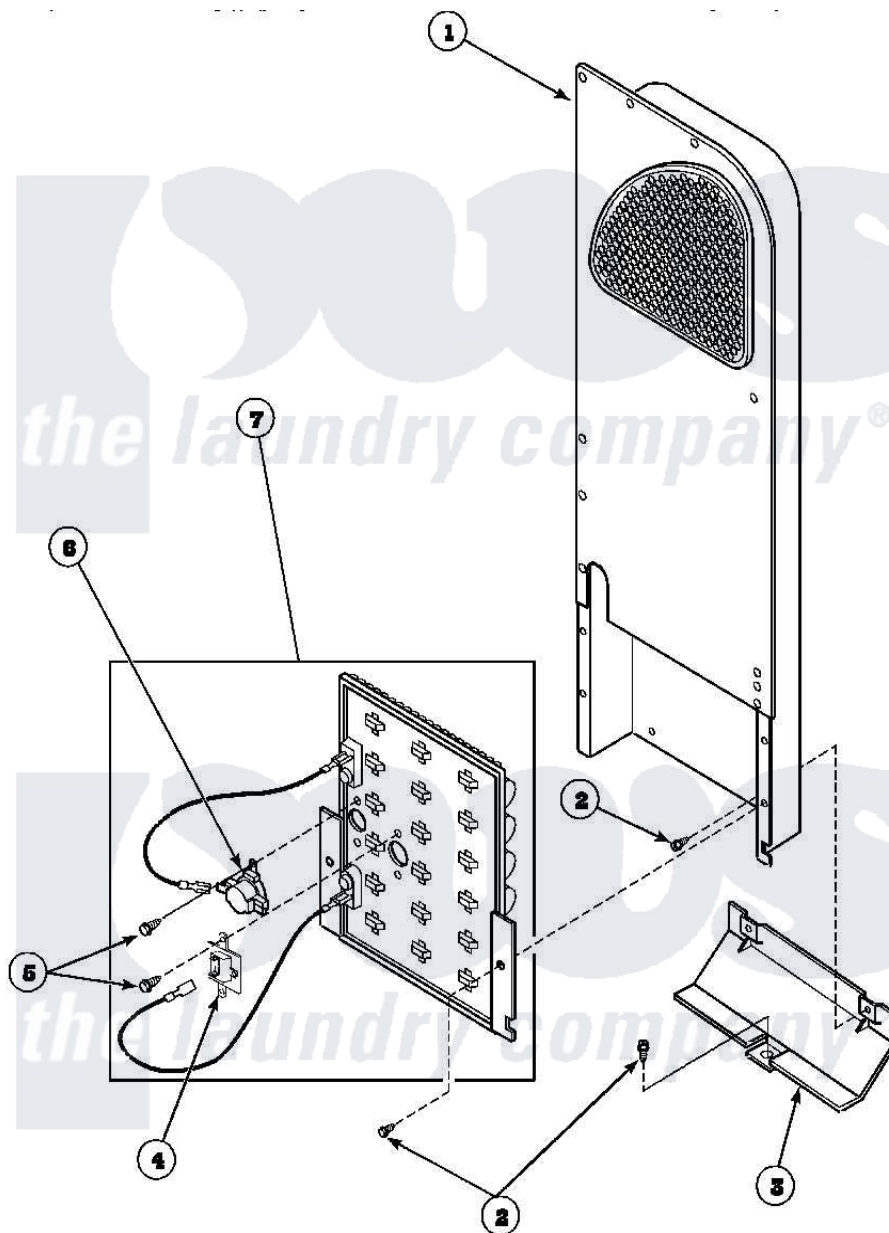

**Amana LE8267L2 (BOM: PLE8267L2) 08 - HEATER BOX ASSY
ORIGINALLY ON ELEC DRYER**

Amana Residential Amana LE8267L2 (BOM: PLE8267L2) Washer Parts Parts Diagram 08 - HEATER BOX
ASSY ORIGINALLY ON ELEC DRYER
Click on the part number to view part

Item	Original Part Number	Replaced By	Status	Part Description
1	500179P	503605		Assembly, Heater Duct
2	501668	503688		Screw, 10B-16 X .34 I
3	60952		Not Available	SHIELD,HEAT DUCT
4	62600	40113801		Fuse, Thermal
5	23222	3177991		Screw
6	Y62641	W10116735		Thermistor-Fix
7	61928			Heater Assembly 208V
"	61927			Heater Assembly