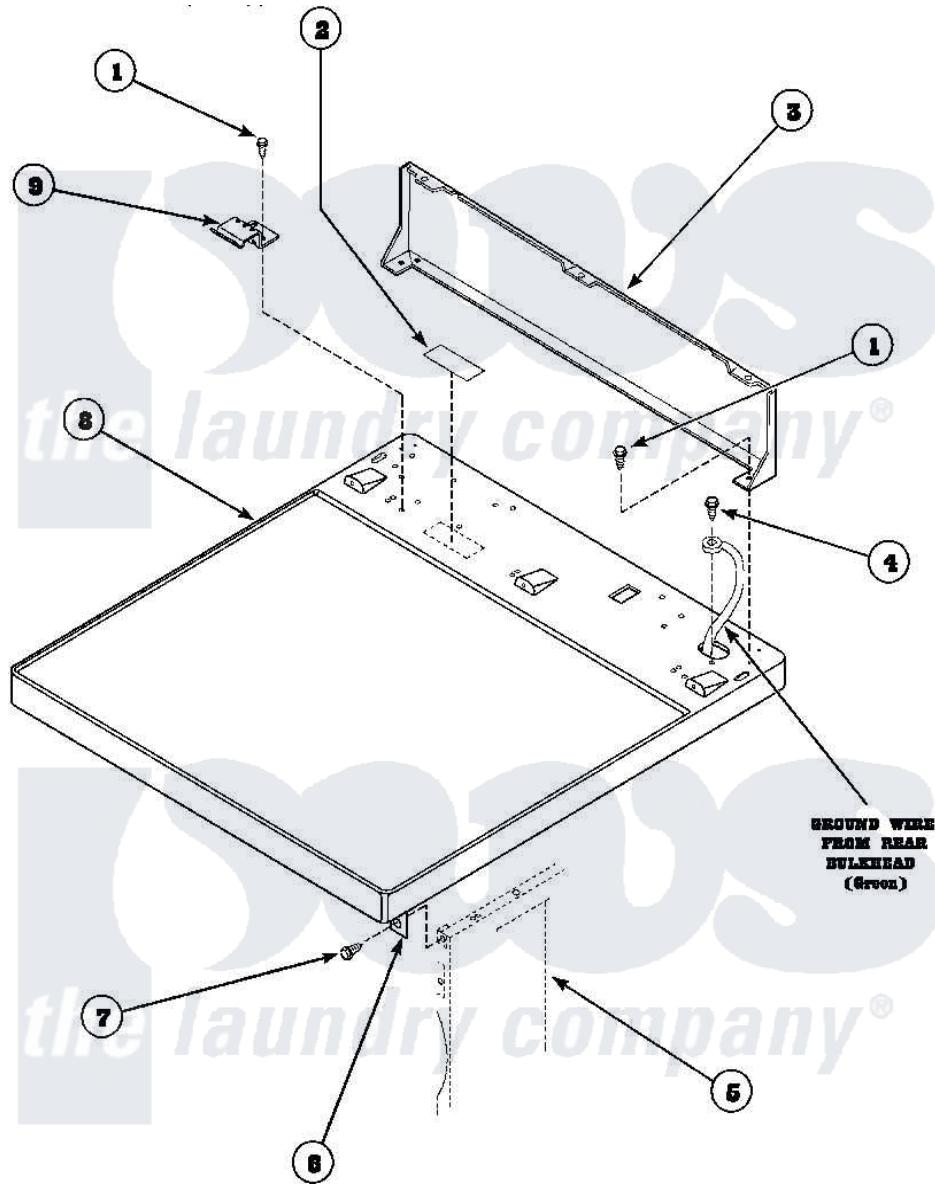

Amana LE8267W2 (BOM: PLE8267W2) 01 - CABINET TOP AND CONTROL HOOD REAR PANEL

Amana Residential Amana LE8267W2 (BOM: PLE8267W2) Dryer Parts Parts Diagram 01 - CABINET TOP AND CONTROL HOOD REAR PANEL
 Click on the part number to view part

Item	Original Part Number	Replaced By	Status	Part Description
1	501086	90767		Screw, 8A X 3/8 HeX Washer Head Tapping
2	24903		Not Available	STICKER,DISCONNECT POW
3	500343		Not Available	PANEL,BACK(HOME HOOD)
4	20530			Screw, 10-24 x 3/8 Hex
5	500001P		Not Available	(ADD LETTER BEFORE "P" IN PART
6	500084	40130801		Bracket, Top Mount
7	33562	27001200		Screw
8	500085P		Not Available	(ADD LETTER L-L, W-W TO PART N
9	501241	Y503876		Clip, Hold Down