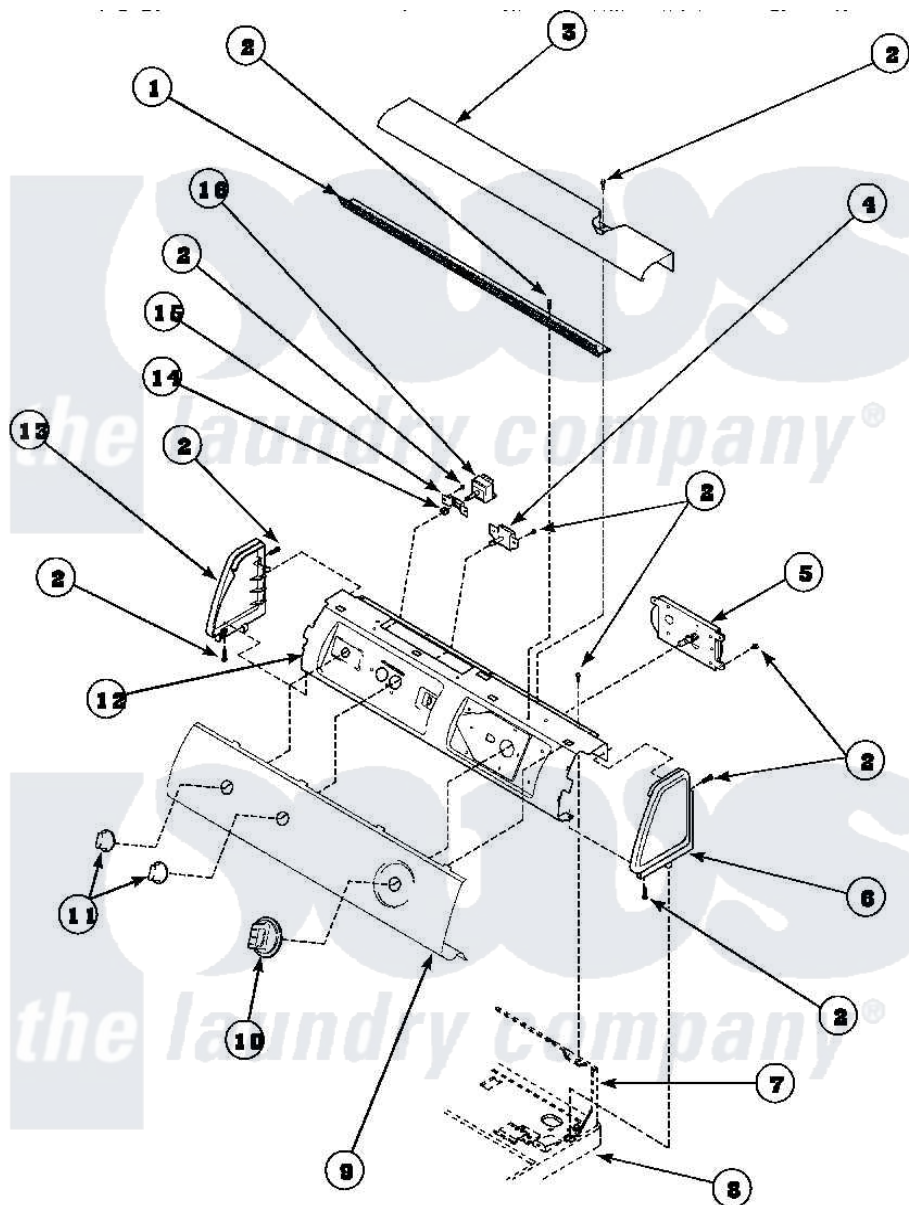

Amana LE8267W2 (BOM: PLE8267W2) 05 - GRAPHIC PANEL, CONTROL HOOD AND CONTROLS

Amana Residential Amana LE8267W2 (BOM: PLE8267W2) Dryer Parts Parts Diagram 05 - GRAPHIC PANEL, CONTROL HOOD AND CONTROLS
 Click on the part number to view part

Item	Original Part Number	Replaced By	Status	Part Description
1	500305		Not Available	DIFFUSER W/OUT HOLE
2	501086	90767		Screw, 8A X 3/8 HeX Washer Head Tapping
3	500303		Not Available	COVER, TOP
4	500823			Signal, Rotary
5	502963			Timer, 3 Cycle
6	34817		Not Available	END CAP(RIGHT)
7	500343		Not Available	PANEL,BACK(HOME HOOD)
8	500085P		Not Available	(ADD LETTER L-L, W-W TO PART N
9	Y503255		Not Available	GRAPHIC PANEL
10	502220		Not Available	KNOB, TIMER
11	36701		Not Available	KNOB, TEMP
12	500300		Not Available	BRACKET,CONTROL SUPPORT-MECH
13	34818		Not Available	END CAP(LEFT)