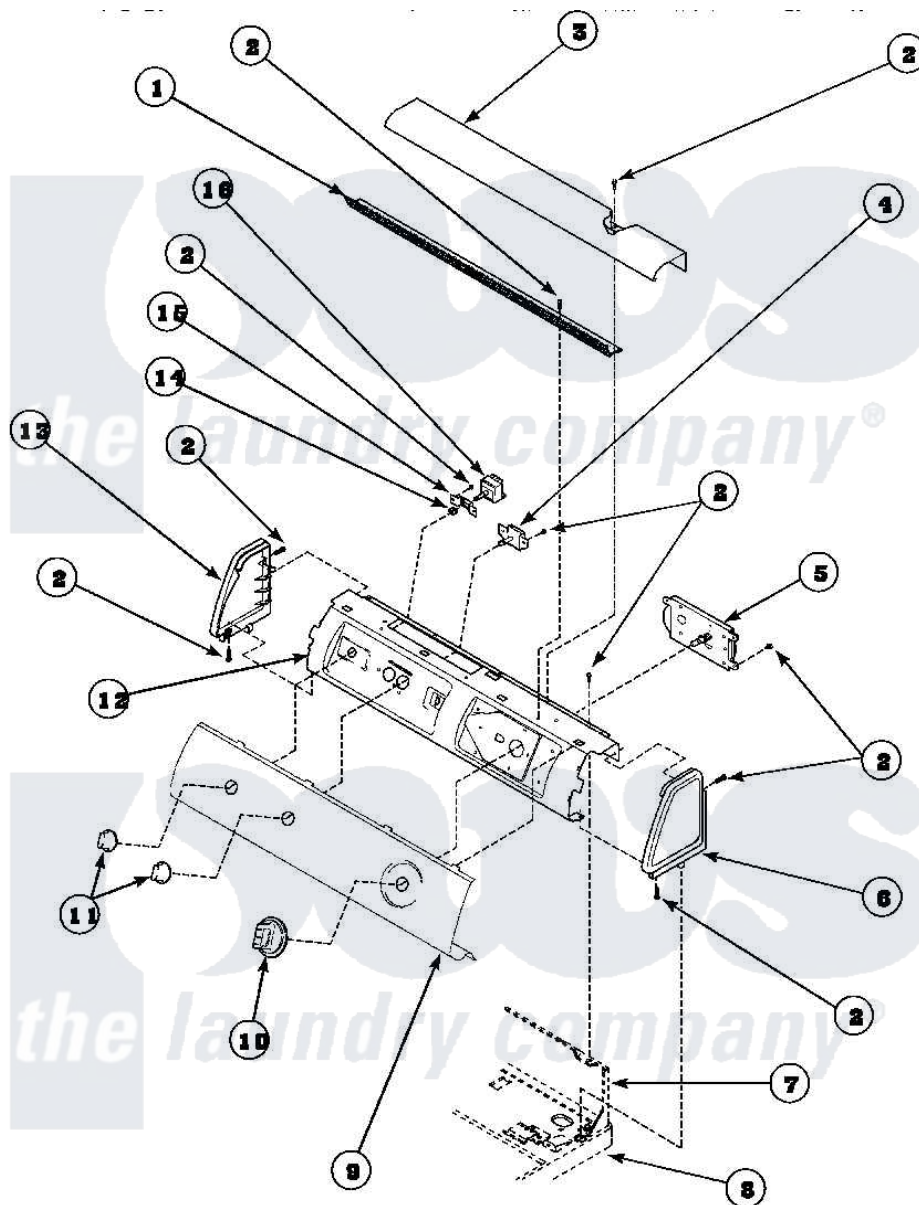

Amana LE8267W2 (BOM: PLE8267W2) 06 - GRAPHIC PANEL, CONTROL HOOD AND CONTROLS

Amana Residential Amana LE8267W2 (BOM: PLE8267W2) Dryer Parts Parts Diagram 06 - GRAPHIC PANEL, CONTROL HOOD AND CONTROLS
 Click on the part number to view part

Item	Original Part Number	Replaced By	Status	Part Description
1	500305		Not Available	DIFFUSER W/OUT HOLE
2	501086	90767		Screw, 8A X 3/8 HeX Washer Head Tapping
3	500303		Not Available	COVER, TOP
4	500823			Signal, Rotary
5	502967	502967P		Timer 5 Cycle Package
6	34817		Not Available	END CAP(RIGHT)
7	500343		Not Available	PANEL,BACK(HOME HOOD)
8	500085P		Not Available	(ADD LETTER L-L, W-W TO PART N
9	Y502216		Not Available	GRAPHIC PANEL
10	502220		Not Available	KNOB, TIMER
11	36701		Not Available	KNOB, TEMP
12	500300		Not Available	BRACKET,CONTROL SUPPORT-MECH
13	34818		Not Available	END CAP(LEFT)