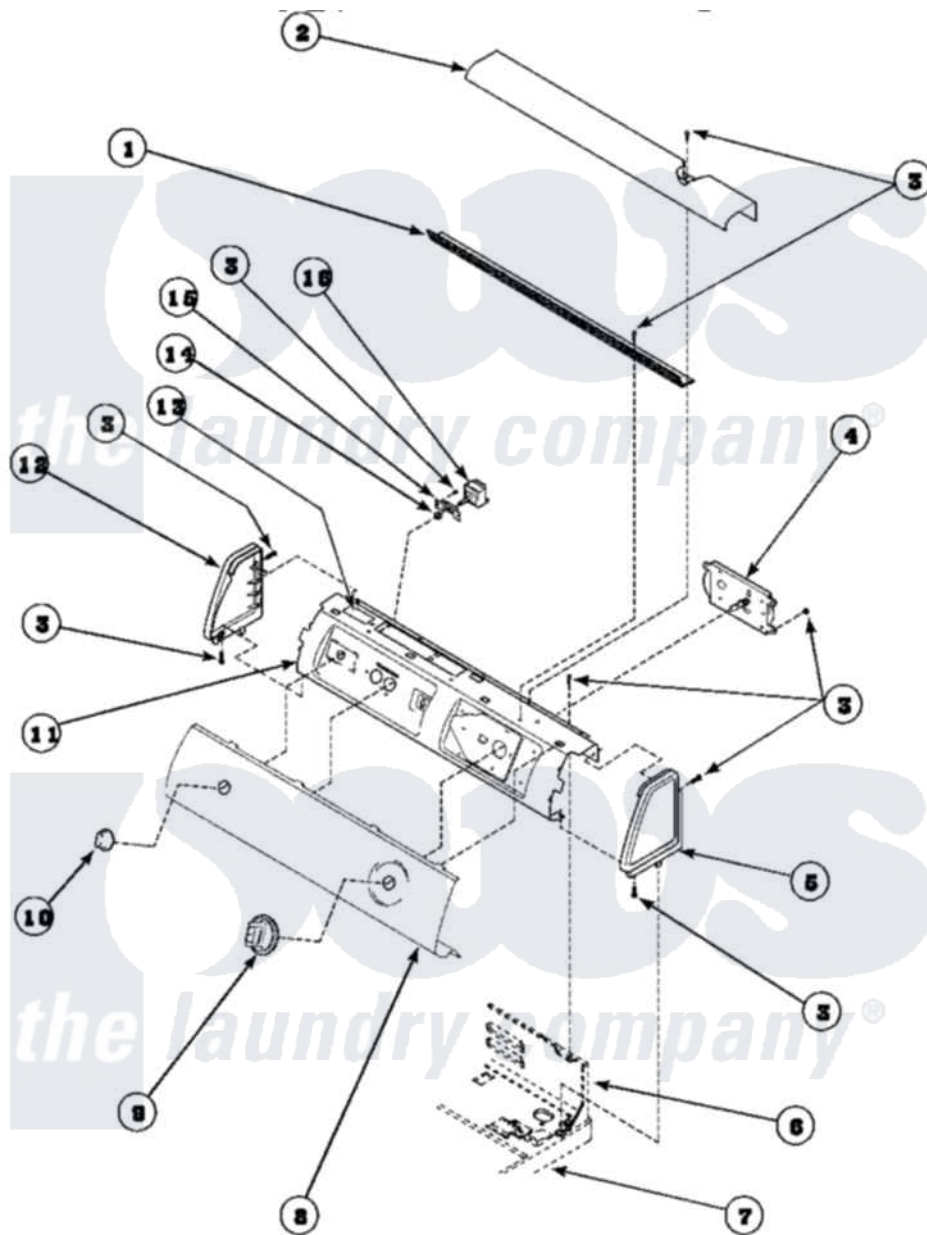

# Amana LE8267W2 (BOM: PLE8267W2) 07 - GRAPHIC PANEL, CONTROL HOOD AND CONTROLS

Amana Residential Amana LE8267W2 (BOM: PLE8267W2) Dryer Parts Parts Diagram 07 - GRAPHIC PANEL, CONTROL HOOD AND CONTROLS  
 Click on the part number to view part

Item	Original Part Number	Replaced By	Status	Part Description
1	500305		Not Available	DIFFUSER W/OUT HOLE
2	500303		Not Available	COVER, TOP
3	501086	<a href="#">90767</a>		Screw, 8A X 3/8 HeX Washer Head Tapping
4	501881		Not Available	TIMER
5	34817		Not Available	END CAP(RIGHT)
6	500343		Not Available	PANEL,BACK(HOME HOOD)
7	500085P		Not Available	(ADD LETTER L-L, W-W TO PART N
8	Y503254		Not Available	GRAPHIC PANEL
9	502220		Not Available	KNOB, TIMER
10	36701		Not Available	KNOB, TEMP
11	500300		Not Available	BRACKET,CONTROL SUPPORT-MECH
12	34818		Not Available	END CAP(LEFT)
13	24903		Not Available	STICKER,DISCONNECT