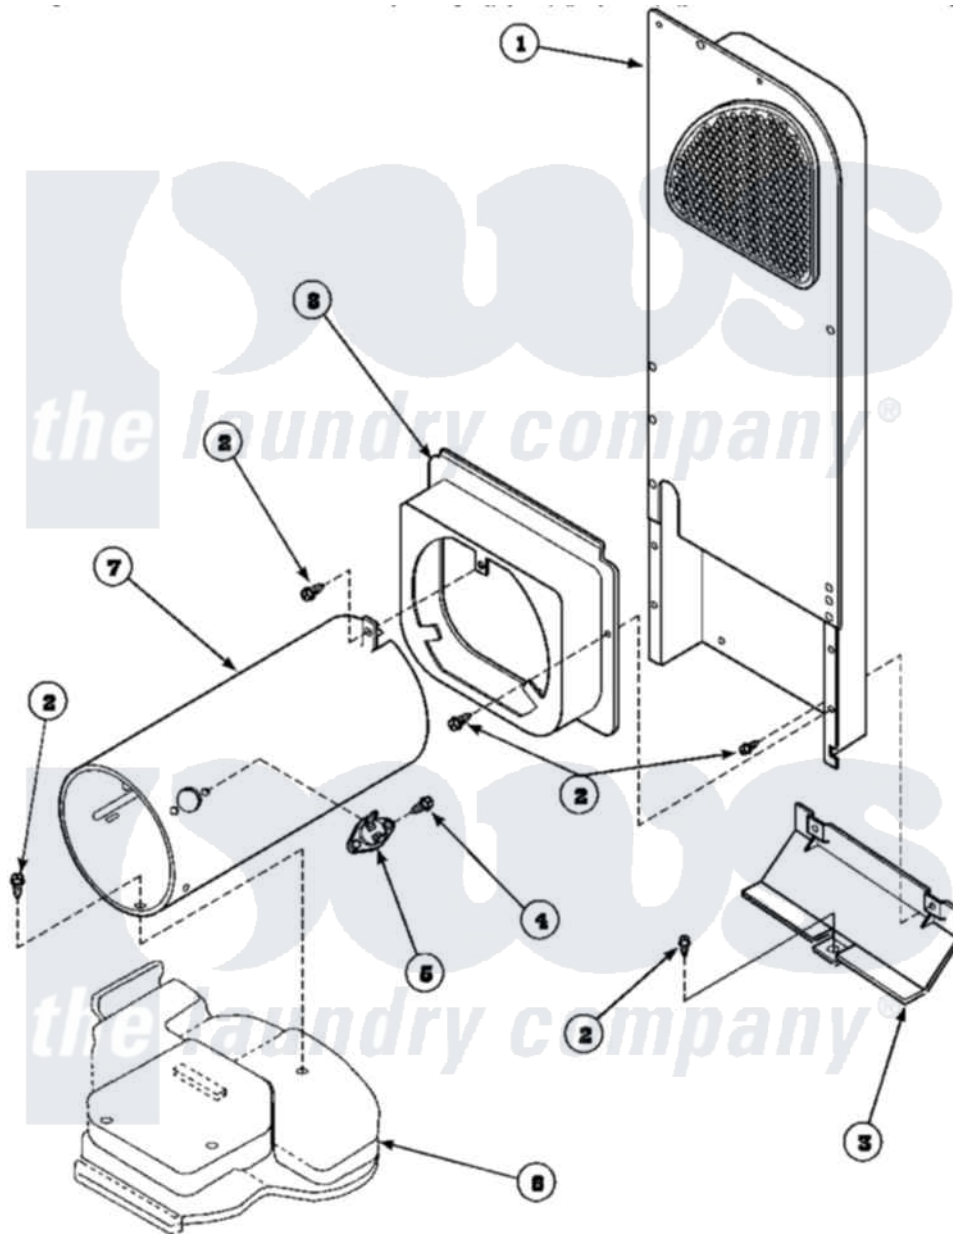

**Amana LE8267W2 (BOM: PLE8267W2) 09 - HEATER BOX ASSY
ORIGINALLY ON GAS DRYER**

Amana Residential Amana LE8267W2 (BOM: PLE8267W2) Dryer Parts Parts Diagram 09 - HEATER BOX ASSY
ORIGINALLY ON GAS DRYER
Click on the part number to view part

Item	Original Part Number	Replaced By	Status	Part Description
1	500179P	503605		Assembly, Heater Duct
2	501668	503688		Screw, 10B-16 X .34 I
3	60952		Not Available	SHIELD,HEAT DUCT
4	51782		Not Available	SCREW, 6B-20X5/16
5	Y61886			Thermostat, Limit-Blk
6	500070			Base, Dryer
7	61974		Not Available	BURNER HOUSING
8	500122	510101		Shroud Heat Duct