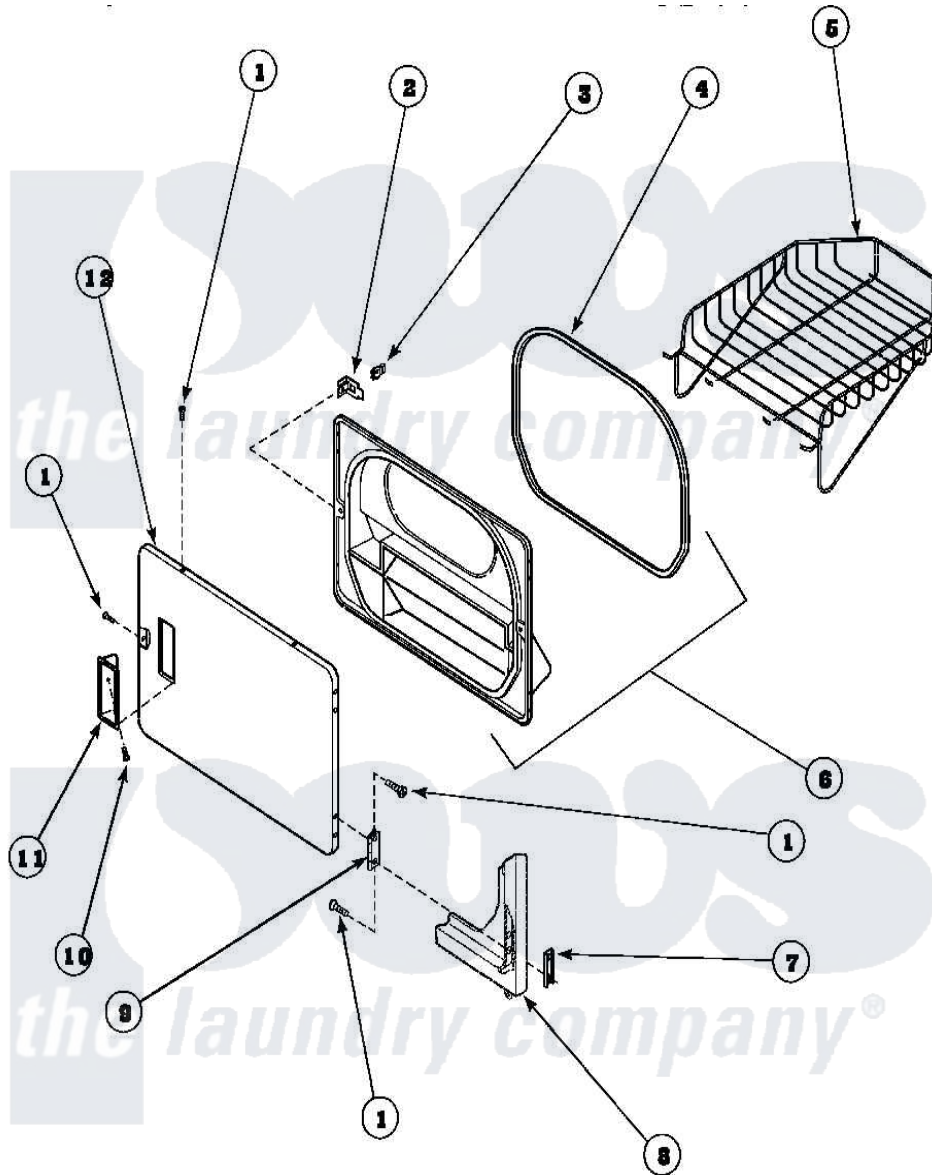

Amana LE8267W2 (BOM: PLE8267W2) 11 - LOADING DOOR WITH DRYING RACK

Amana Residential Amana LE8267W2 (BOM: PLE8267W2) Dryer Parts Parts Diagram 11 - LOADING DOOR WITH DRYING RACK

Click on the part number to view part

Item	Original Part Number	Replaced By	Status	Part Description
1	500226			Screw, 8b-16 x 5/8 Tap
2	500223	40116201		Bracket, Door Strike
3	500039	510181		Strike Doormetal
4	500200		Not Available	SEAL,DOOR
5	501295P		Not Available	RACK, DRYING
6	500199		Not Available	ASSY,LINER & SEAL
7	500236			Clip, Door Hinge Mount
8	500033		Not Available	FRONT PANEL
9	500041	Y503676		Hinge, Door And Top
10	500297	8281236		Screw
11	500042		Not Available	DOOR PULL
12	500040			Outer Door Panel
NI	500035		Not Available	COMPLETE LOADING DOOR ASSEMBLY