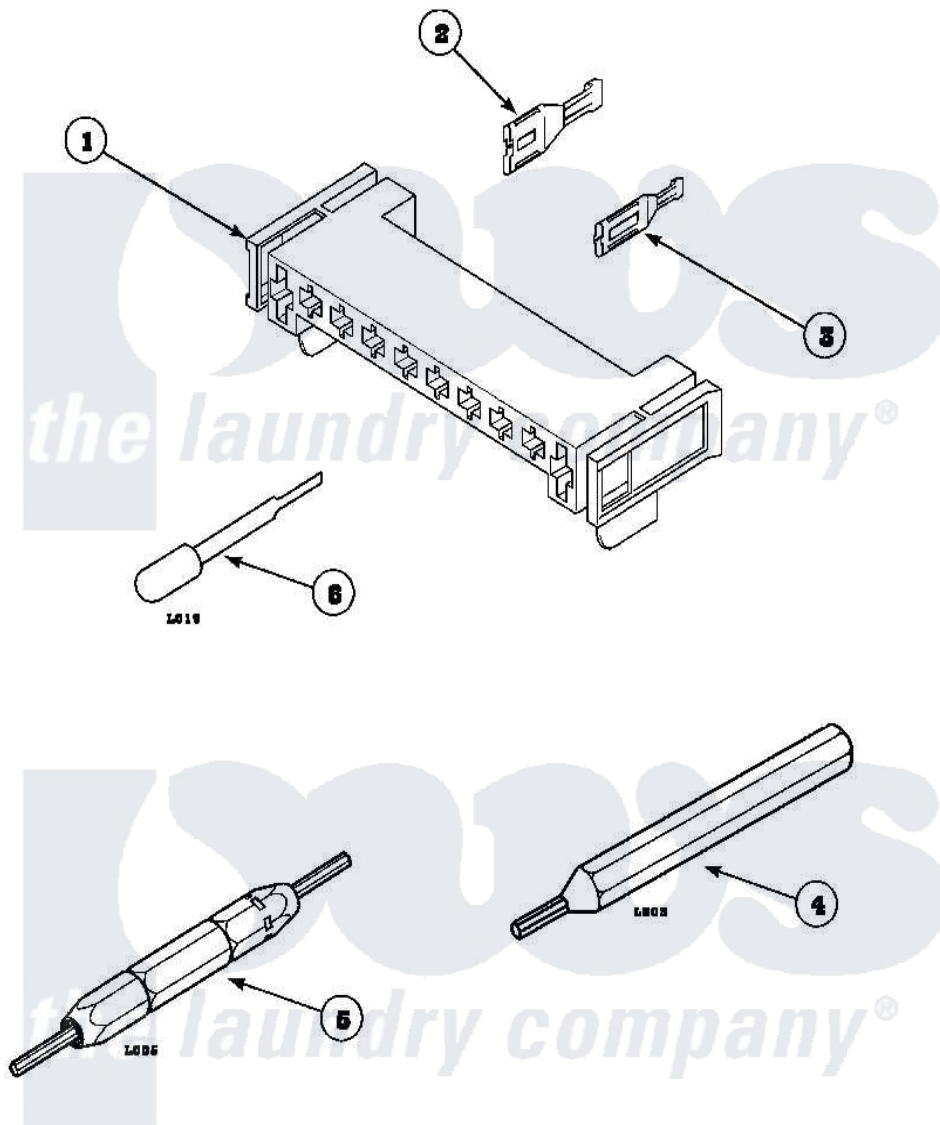

Amana LE8267W2 (BOM: PLE8267W2) 13 - MOTOR CONN BLOCK, TERM & TOOLS

Amana Residential Amana LE8267W2 (BOM: PLE8267W2) Dryer Parts Parts Diagram 13 - MOTOR CONN BLOCK, TERM & TOOLS

Click on the part number to view part

Item	Original Part Number	Replaced By	Status	Part Description
1	500338			Housing-10 Position
2	00255		Not Available	(1/4 INCH-FOR (1) 12 GAUGE WIR
"	Y00256			Spade Terminal Or
3	Y00188			Molex Terminal
4	128P4		Not Available	(FOR USE ON GAS DRYER TERMINAL
5	190P4			Terminal Extractor Tool
6	283P4			Terminal Extractor Tool