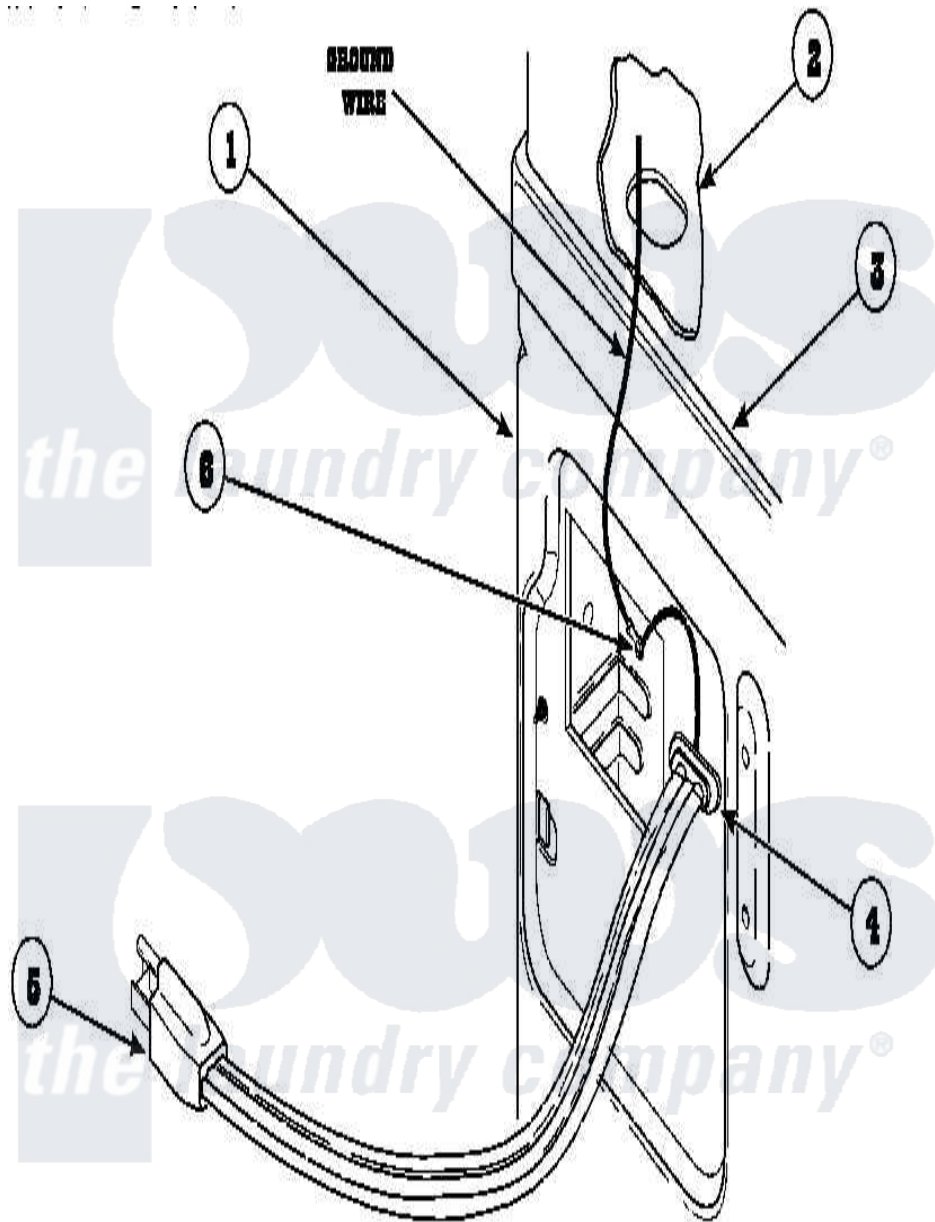

Amana LE8267W2 (BOM: PLE8267W2) 15 - POWER CORDS

Amana Residential Amana LE8267W2 (BOM: PLE8267W2) Dryer Parts Parts Diagram 15 - POWER CORDS
 Click on the part number to view part

Item	Original Part Number	Replaced By	Status	Part Description
1	500001P		Not Available	(ADD LETTER BEFORE "P" IN PART
2	500343		Not Available	PANEL, BACK(HOME HOOD)
3	500085P		Not Available	(ADD LETTER L-L, W-W TO PART N
4	21903	211881		Grommet, Cord Part Not Used- Gas Models Only
5	Y56222	27001142		Cord, Power
6	502120	489069		Xxscrew, 10-12 X 1/2
"	20530			Screw, 10-24 x 3/8 Hex