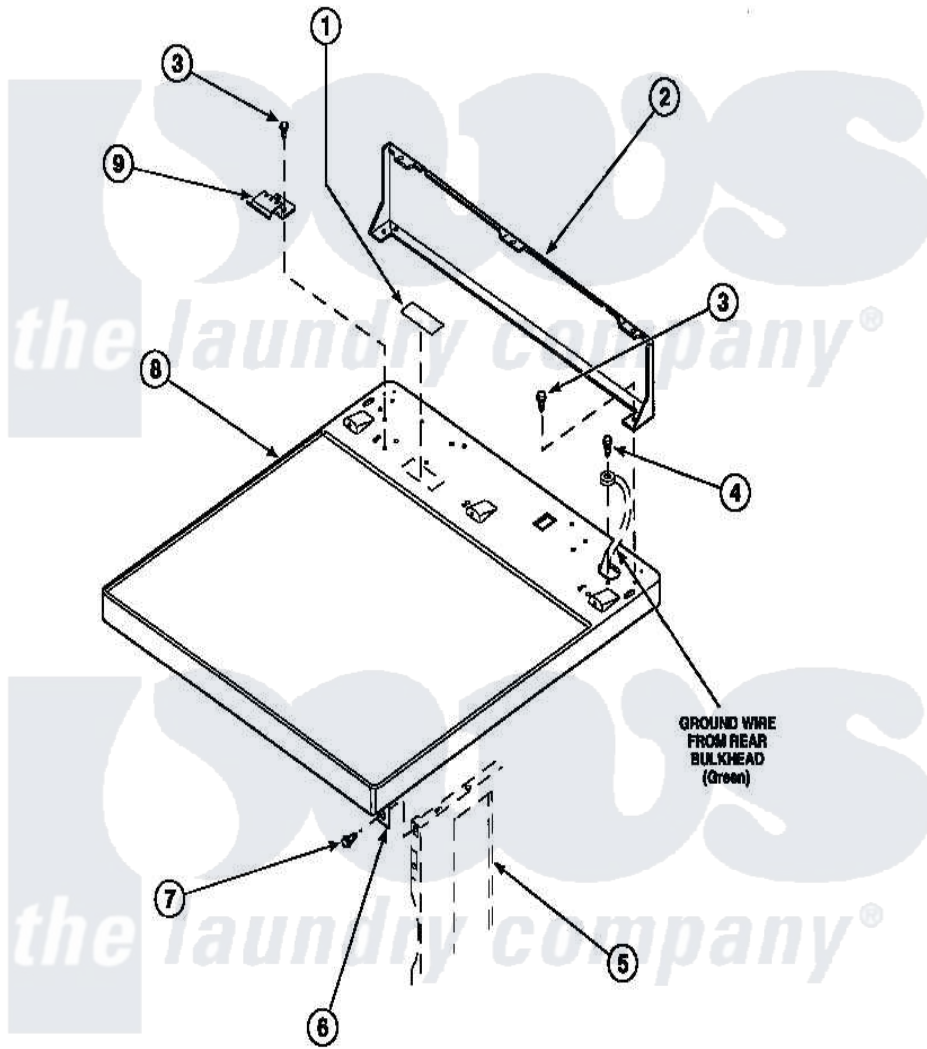

Amana LE8317L2 (BOM: PLE8317L2) 01 - CABINET TOP AND CONTROL HOOD REAR PANEL

Amana Residential Amana LE8317L2 (BOM: PLE8317L2) Dryer Parts Parts Diagram 01 - CABINET TOP AND CONTROL HOOD REAR PANEL
 Click on the part number to view part

Item	Original Part Number	Replaced By	Status	Part Description
1	24903		Not Available	STICKER,DISCONNECT POW
2	500343		Not Available	PANEL,BACK(HOME HOOD)
3	501086	90767		Screw, 8A X 3/8 HeX Washer Head Tapping
4	20530			Screw, 10-24 x 3/8 Hex
5	500001P		Not Available	(ADD LETTER BEFORE "P" IN PART
6	500084	40130801		Bracket, Top Mount
7	33562	27001200		Screw
8	500085P		Not Available	(ADD LETTER L-L, W-W TO PART N
9	501241	Y503876		Clip, Hold Down