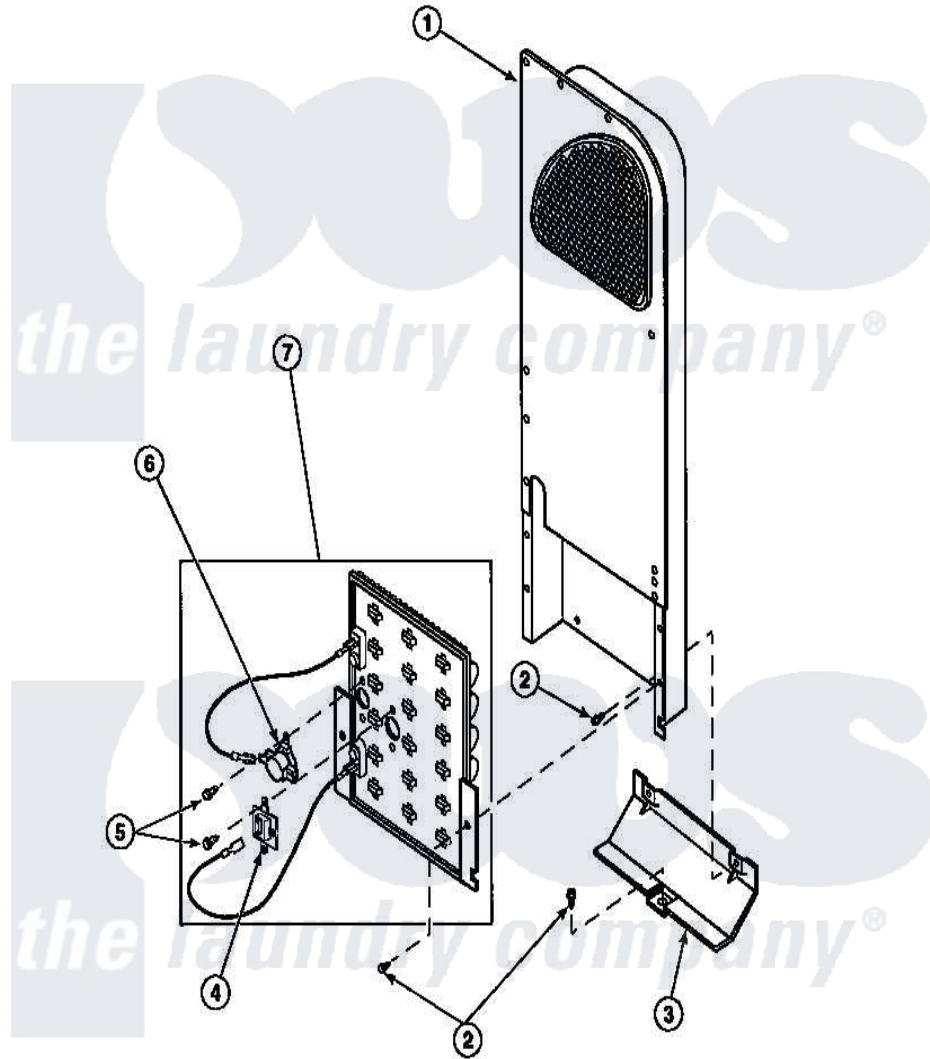

**Amana LE8317L2 (BOM: PLE8317L2) 10 - HEATER BOX ASSY
ORIGINALLY ON ELEC DRYER**

Amana Residential Amana LE8317L2 (BOM: PLE8317L2) Dryer Parts Parts Diagram 10 - HEATER BOX ASSY
ORIGINALLY ON ELEC DRYER
Click on the part number to view part

Item	Original Part Number	Replaced By	Status	Part Description
1	500179P	503605		Assembly, Heater Duct
2	501668	503688		Screw, 10B-16 X .34 I
3	60952		Not Available	SHIELD,HEAT DUCT
4	62600	40113801		Fuse, Thermal
5	23222	3177991		Screw
6	Y62641	W10116735		Thermistor-Fix
7	61928			Heater Assembly 208V
"	61927			Heater Assembly