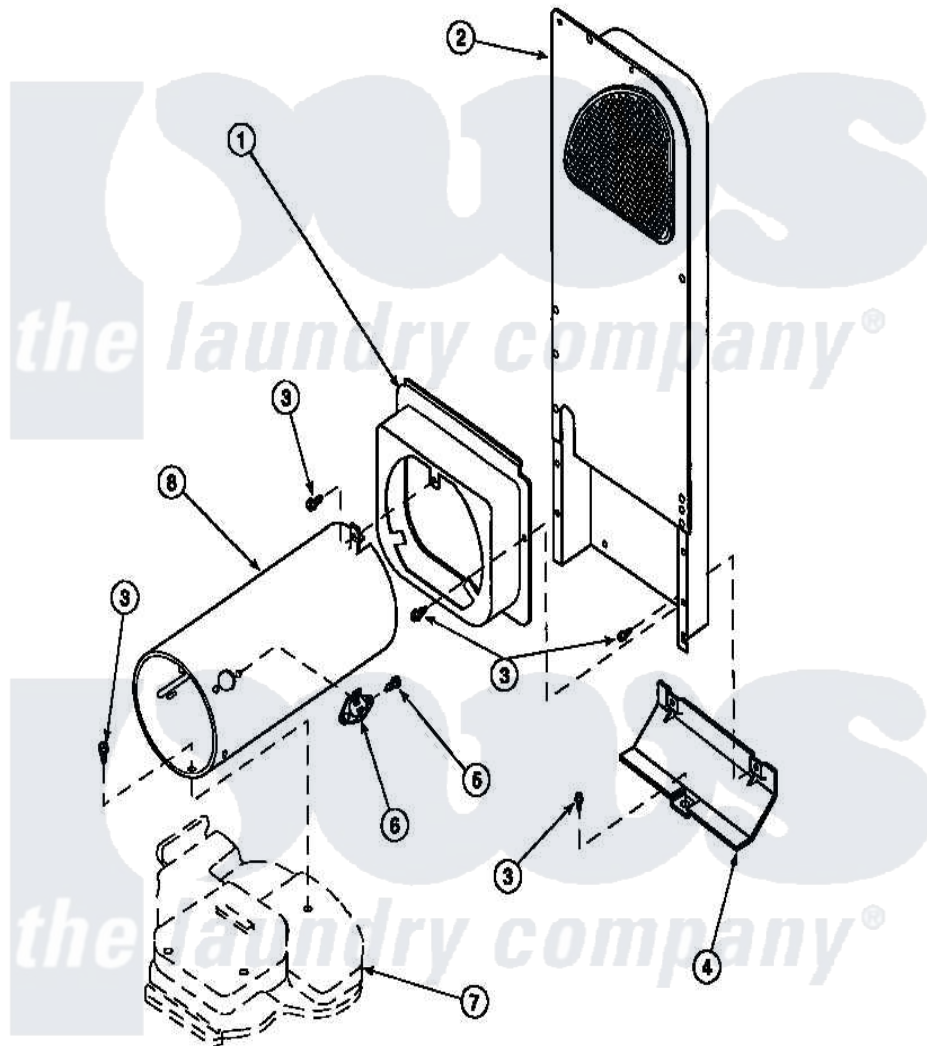

**Amana LE8317L2 (BOM: PLE8317L2) 11 - HEATER BOX ASSY
ORIGINALLY ON GAS DRYER**

Amana [Residential Amana LE8317L2 \(BOM: PLE8317L2\) Dryer Parts](#) Parts Diagram 11 - HEATER BOX ASSY
ORIGINALLY ON GAS DRYER
Click on the part number to view part

Item	Original Part Number	Replaced By	Status	Part Description
2	500179P	503605		Assembly, Heater Duct
3	501668	503688		Screw, 10B-16 X .34 I
4	60952		Not Available	SHIELD,HEAT DUCT
7	500070			Base, Dryer