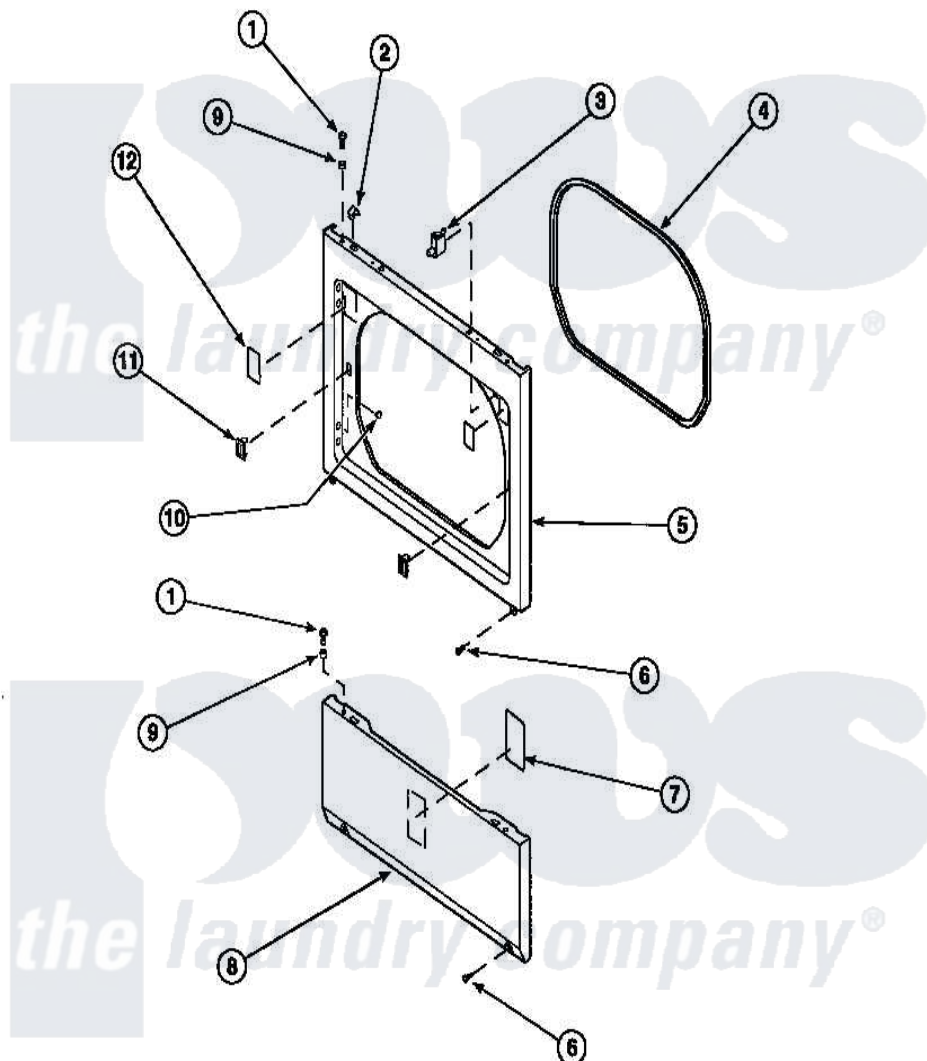

Amana LE8317L2 (BOM: PLE8317L2) 14 - LOWER ACCESS PANEL, FRONT PANEL AND SEAL

Amana Residential Amana LE8317L2 (BOM: PLE8317L2) Dryer Parts Parts Diagram 14 - LOWER ACCESS PANEL, FRONT PANEL AND SEAL
 Click on the part number to view part

Item	Original Part Number	Replaced By	Status	Part Description
1	32671	Y014874		Screw, Idler Arm And Sleeve
2	56080	22001650		Fastener, Spring
3	Y62872	W10169313		Switch-Dor
4	500034			Seal, Front Panel
6	33562	27001200		Screw
9	56079	505187		Locator, Panel
10	500227	505295		Screw, No.8ab-16 x 3/4 PH
11	54660	LA-1003		Door Catch Kit
12	500281		Not Available	STICKER