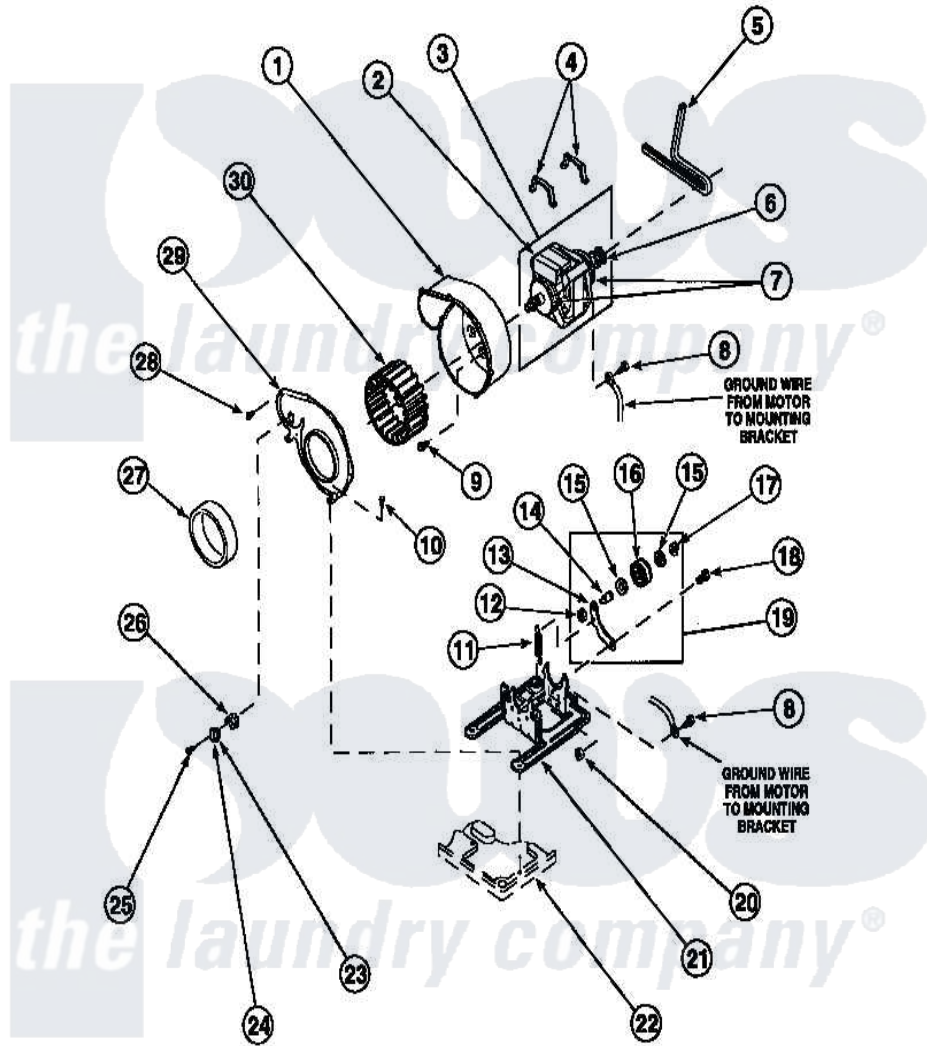

Amana LE8317L2 (BOM: PLE8317L2) 15 - MOTOR, EXHAUST FAN AND BELT

Amana Residential Amana LE8317L2 (BOM: PLE8317L2) Dryer Parts Parts Diagram 15 - MOTOR, EXHAUST FAN AND BELT

Click on the part number to view part

Item	Original Part Number	Replaced By	Status	Part Description
1	56020			Housing, Blower
2	501218		Not Available	MOTOR SWITCH (DOES NOT INCLUDE THERMAL PROT
3	501211	2200376		Motor
4	Y58047	660658		Clamp, Motor Mounting 343481 685441
5	59174	40111201		Belt, Cylinder
6	500011			Pulley, Motor
7	590P3			Motor Hub Ring Kit
8	20530			Screw, 10-24 x 3/8 Hex
9	Y31645	27001200		Screw
10	33562	27001200		Screw
11	56076			Spring, Idler
12	56156	358160		Nut
13	500910	37001144		Assembly- Idler

14	56461		Shaft
15	52549		Washer, 501 ID X3/4 Odx
16	Y54414		Assembly, Wheel And Bearing
17	23748		Ring, Retaining
18	500824		Screw, 1/4-20 Unc Hex
19	500269	37001287	Assembly, Idler Lever/Shaft/Pulley
20	52566	27001225	Nut, Jam Mid Lock 1/4-20
21	500822	503613	Mount, Motor
22	500070		Base, Dryer
24	503551		Thermostat, Cycling
"	Y61372		Thermostat
25	23222	3177991	Screw
"	Y33561	489464	Screw
26	61401	61623	Thermostat, Heater-BR
27	500313		Seal, Blower Housing
28	31260		Screw, No.8 X 3/8 Ind H
29	500078	511969P	Kit Blower Housing And Cover
30	56000	510139P	Assembly Blower Fan Package