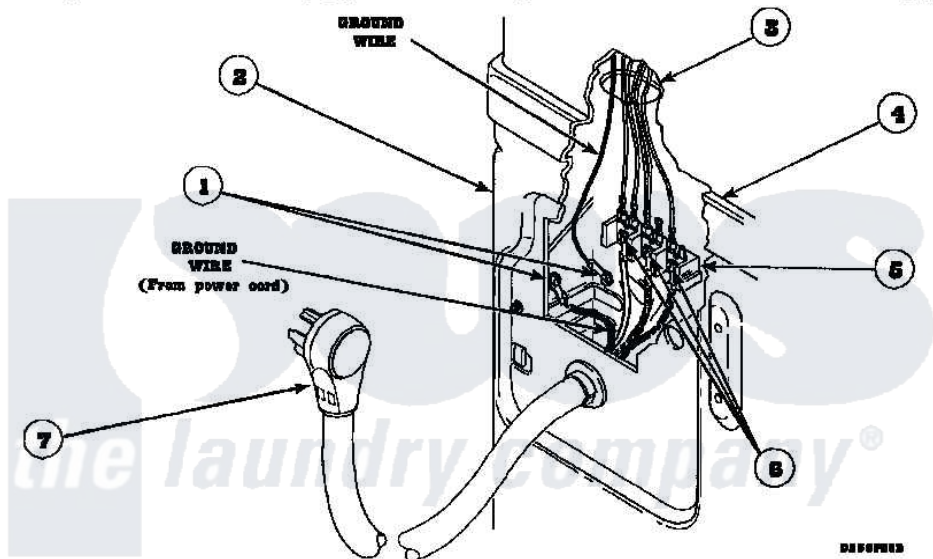

Amana LE8317L2 (BOM: PLE8317L2) 17 - POWER CORDS

Amana [Residential Amana LE8317L2 \(BOM: PLE8317L2\) Dryer Parts](#) Parts Diagram 17 - POWER CORDS
 Click on the part number to view part

Item	Original Part Number	Replaced By	Status	Part Description
1	20530			Screw, 10-24 x 3/8 Hex
2	500001P		Not Available	(ADD LETTER BEFORE "P" IN PART
3	500343		Not Available	PANEL, BACK(HOME HOOD)
4	500085P		Not Available	(ADD LETTER L-L, W-W TO PART N
5	61923P	61923		Block, Terminal
6	Y61199	3400094		Screw, 10-32 X 3/8