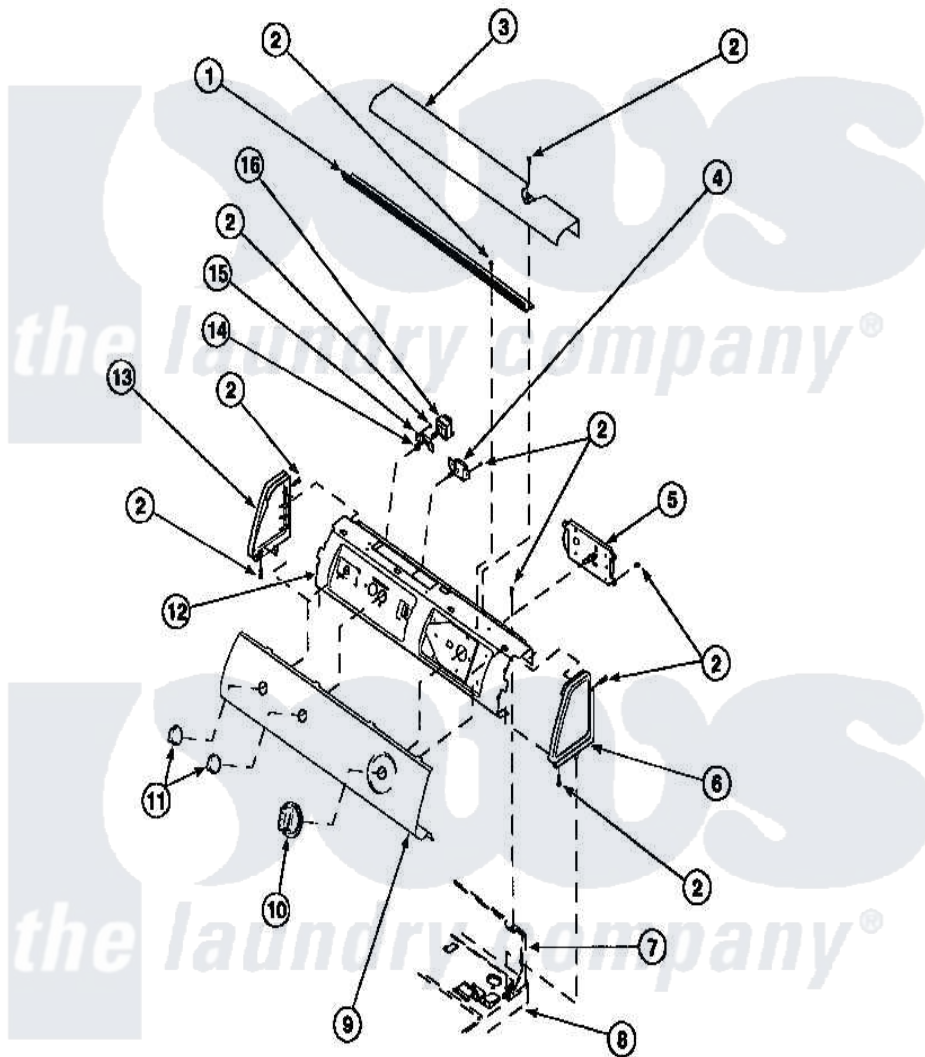

# Amana LE8317W2 (BOM: PLE8317W2) 05 - GRAPHIC PANEL, CONTROL HOOD AND CONTROLS

Amana Residential Amana LE8317W2 (BOM: PLE8317W2) Dryer Parts Parts Diagram 05 - GRAPHIC PANEL, CONTROL HOOD AND CONTROLS  
 Click on the part number to view part

Item	Original Part Number	Replaced By	Status	Part Description
1	500305		Not Available	DIFFUSER W/OUT HOLE
2	501086	<a href="#">90767</a>		Screw, 8A X 3/8 HeX Washer Head Tapping
3	<a href="#">500303W</a>			Cover, Top
4	<a href="#">500823</a>			Signal, Rotary
5	<a href="#">502963</a>			Timer, 3 Cycle
6	34817W		Not Available	PANEL,END-RH
7	500343		Not Available	PANEL,BACK(HOME HOOD)
8	500085WP	<a href="#">37001027</a>		Panel, Top
9	502630W		Not Available	PANEL, GRAPHICS (WHITE)
10	<a href="#">502220W</a>			Knob, Timer
11	<a href="#">36701W</a>			Knob
12	500300		Not Available	BRACKET,CONTROL SUPPORT-MECH
13	34818W		Not Available	PANEL,END-LH