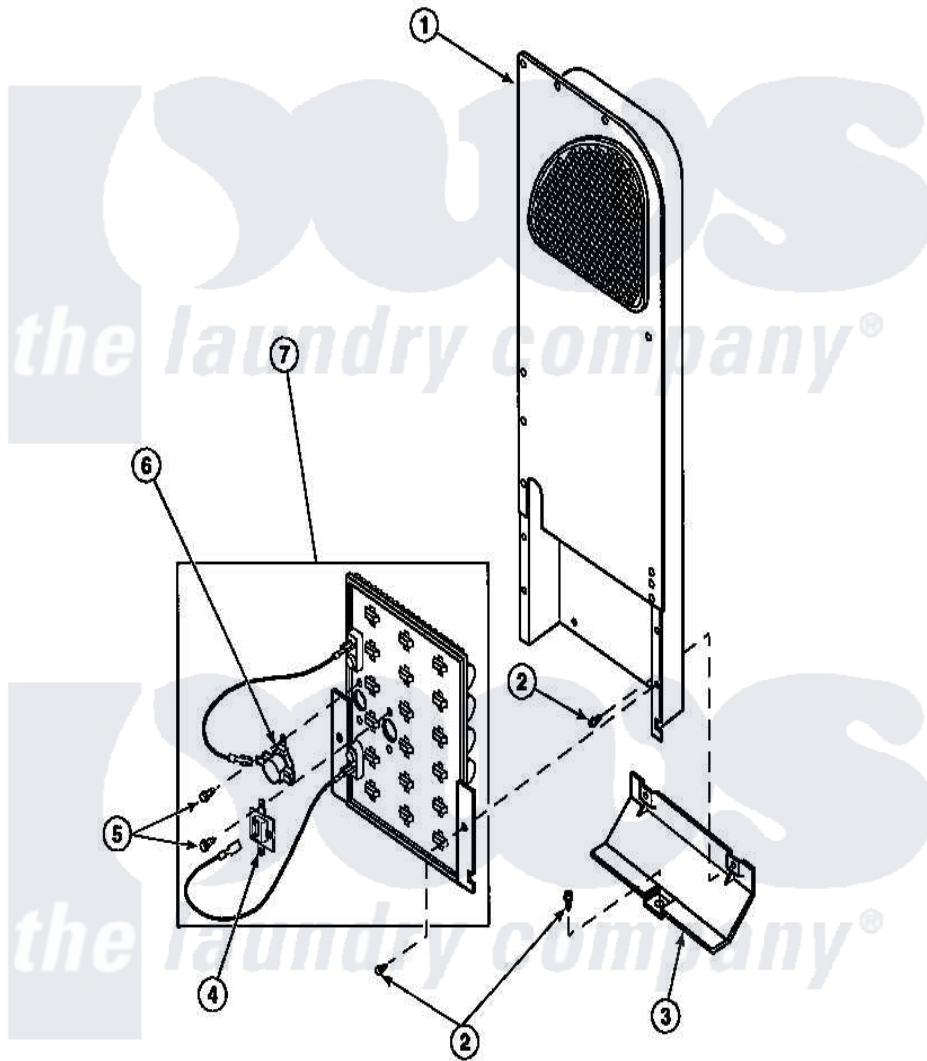

**Amana LE8317W2 (BOM: PLE8317W2) 06 - HEATER BOX ASSY
ORIGINALLY ON ELEC DRYER**

Amana Residential Amana LE8317W2 (BOM: PLE8317W2) Dryer Parts Parts Diagram 06 - HEATER BOX ASSY
ORIGINALLY ON ELEC DRYER
Click on the part number to view part

Item	Original Part Number	Replaced By	Status	Part Description
1	500179P	503605		Assembly, Heater Duct
2	501668	503688		Screw, 10B-16 X .34 I
3	60952		Not Available	SHIELD,HEAT DUCT
4	62600	40113801		Fuse, Thermal
5	23222	3177991		Screw
6	Y62641	W10116735		Thermistor-Fix
7	61928			Heater Assembly 208V
"	61927			Heater Assembly