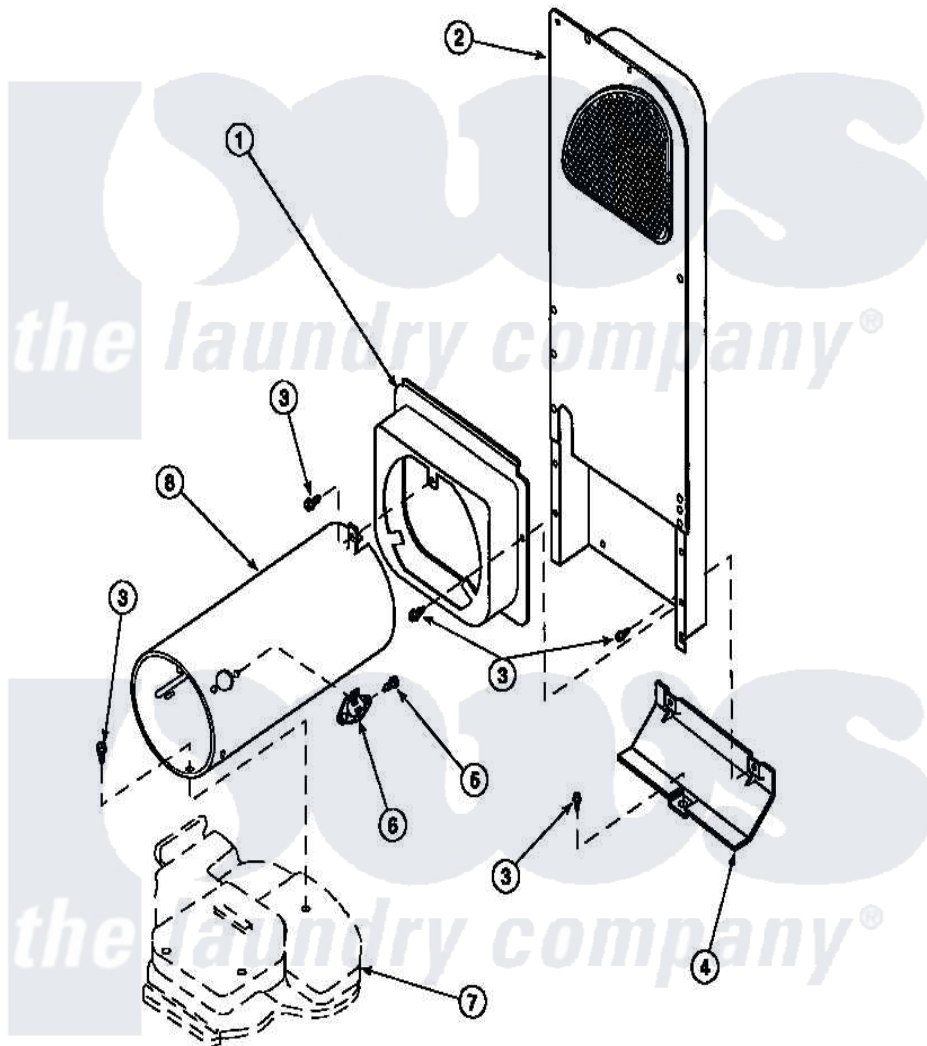

**Amana LE8317W2 (BOM: PLE8317W2) 07 - HEATER BOX ASSY  
ORIGINALLY ON GAS DRYER**

Amana Residential Amana LE8317W2 (BOM: PLE8317W2) Dryer Parts Parts Diagram 07 - HEATER BOX ASSY  
ORIGINALLY ON GAS DRYER  
Click on the part number to view part

Item	Original Part Number	Replaced By	Status	Part Description
2	500179P	<a href="#">503605</a>		Assembly, Heater Duct
3	501668	<a href="#">503688</a>		Screw, 10B-16 X .34 I
4	60952		Not Available	SHIELD,HEAT DUCT
7	<a href="#">500070</a>			Base, Dryer