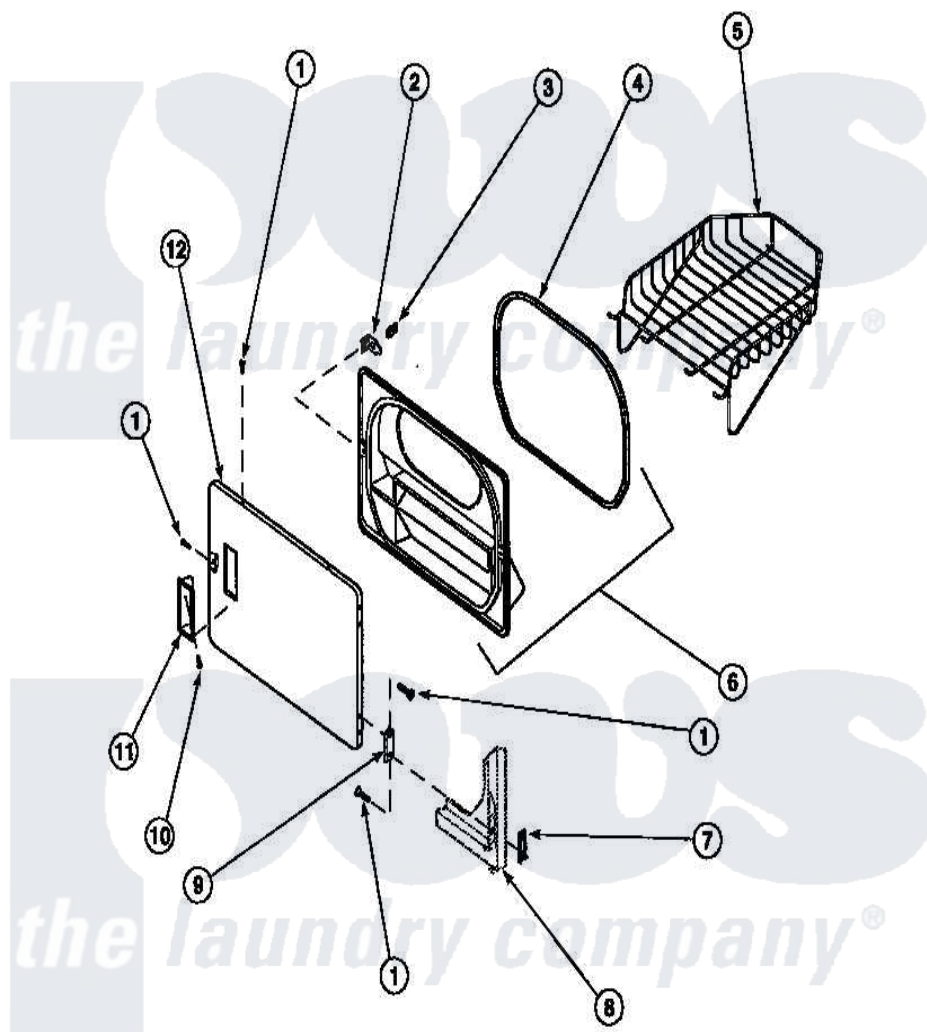

# Amana LE8317W2 (BOM: PLE8317W2) 09 - LOADING DOOR WITH DRYING RACK

Amana Residential Amana LE8317W2 (BOM: PLE8317W2) Dryer Parts Parts Diagram 09 - LOADING DOOR WITH DRYING RACK

Click on the part number to view part

Item	Original Part Number	Replaced By	Status	Part Description
1	<a href="#">500226</a>			Screw, 8b-16 x 5/8 Tap
2	500223	<a href="#">40116201</a>		Bracket, Door Strike
3	500039	<a href="#">510181</a>		Strike Doormetal
4	500200		Not Available	SEAL,DOOR
5	501295P		Not Available	RACK, DRYING
6	500199		Not Available	ASSY,LINER & SEAL
7	<a href="#">500236</a>			Clip, Door Hinge Mount
9	500041	<a href="#">Y503676</a>		Hinge, Door And Top
10	500297	<a href="#">8281236</a>		Screw
11	500042		Not Available	DOOR PULL