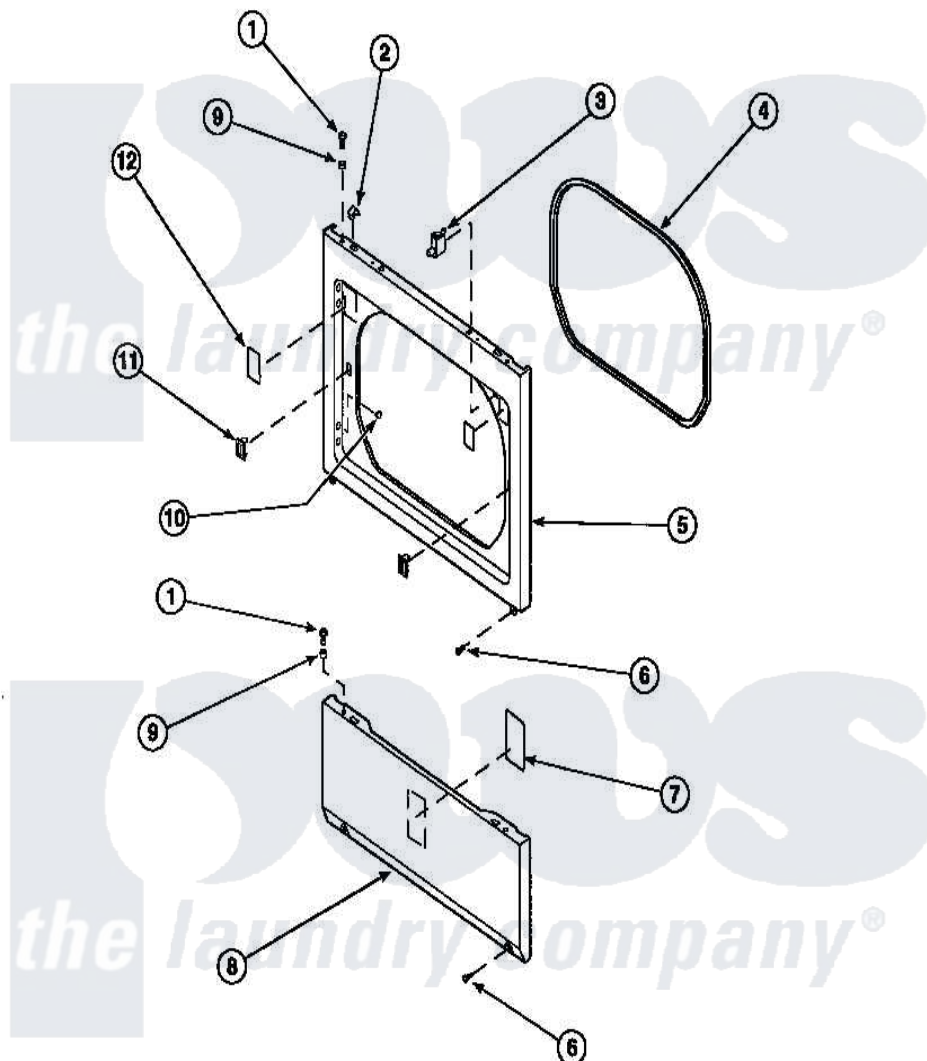

Amana LE8317W2 (BOM: PLE8317W2) 10 - LOWER ACCESS PANEL, FRONT PANEL AND SEAL

Amana Residential Amana LE8317W2 (BOM: PLE8317W2) Dryer Parts Parts Diagram 10 - LOWER ACCESS PANEL, FRONT PANEL AND SEAL

[Click on the part number to view part](#)

Item	Original Part Number	Replaced By	Status	Part Description
1	32671	Y014874		Screw, Idler Arm And Sleeve
2	56080	22001650		Fastener, Spring
3	Y62872	W10169313		Switch-Dor
4	500034			Seal, Front Panel
6	33562	27001200		Screw
9	56079	505187		Locator, Panel
10	500227	505295		Screw, No.8ab-16 x 3/4 PH
11	54660	LA-1003		Door Catch Kit
12	500281		Not Available	STICKER