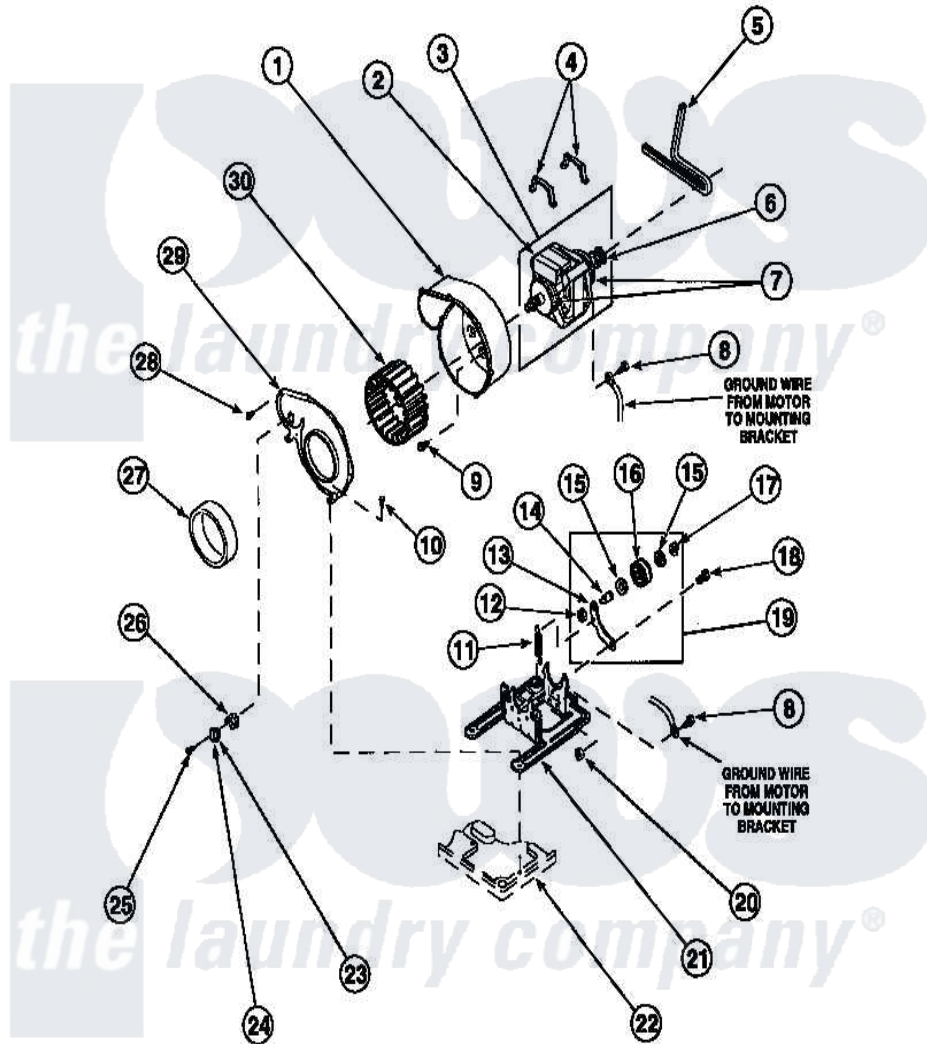

Amana LE8317W2 (BOM: PLE8317W2) 11 - MOTOR, EXHAUST FAN AND BELT

Amana Residential Amana LE8317W2 (BOM: PLE8317W2) Dryer Parts Parts Diagram 11 - MOTOR, EXHAUST FAN AND BELT

Click on the part number to view part

Item	Original Part Number	Replaced By	Status	Part Description
1	56020			Housing, Blower
2	501218		Not Available	MOTOR SWITCH (DOES NOT INCLUDE THERMAL PROT
3	501211	2200376		Motor
4	Y58047	660658		Clamp, Motor Mounting 343481 685441
5	59174	40111201		Belt, Cylinder
6	500011			Pulley, Motor
7	590P3			Motor Hub Ring Kit
8	20530			Screw, 10-24 x 3/8 Hex
9	Y31645	27001200		Screw
10	33562	27001200		Screw
11	56076			Spring, Idler
12	56156	358160		Nut
13	500910	37001144		Assembly- Idler

14	56461		Shaft
15	52549		Washer, 501 ID X3/4 Odx
16	Y54414		Assembly, Wheel And Bearing
17	23748		Ring, Retaining
18	500824		Screw, 1/4-20 Unc Hex
19	500269	37001287	Assembly, Idler Lever/Shaft/Pulley
20	52566	27001225	Nut, Jam Mid Lock 1/4-20
21	500822	503613	Mount, Motor
22	500070		Base, Dryer
24	503551		Thermostat, Cycling
"	Y61372		Thermostat
25	23222	3177991	Screw
"	Y33561	489464	Screw
26	61401	61623	Thermostat, Heater-BR
27	500313		Seal, Blower Housing
28	31260		Screw, No.8 X 3/8 Ind H
29	500078	511969P	Kit Blower Housing And Cover
30	56000	510139P	Assembly Blower Fan Package