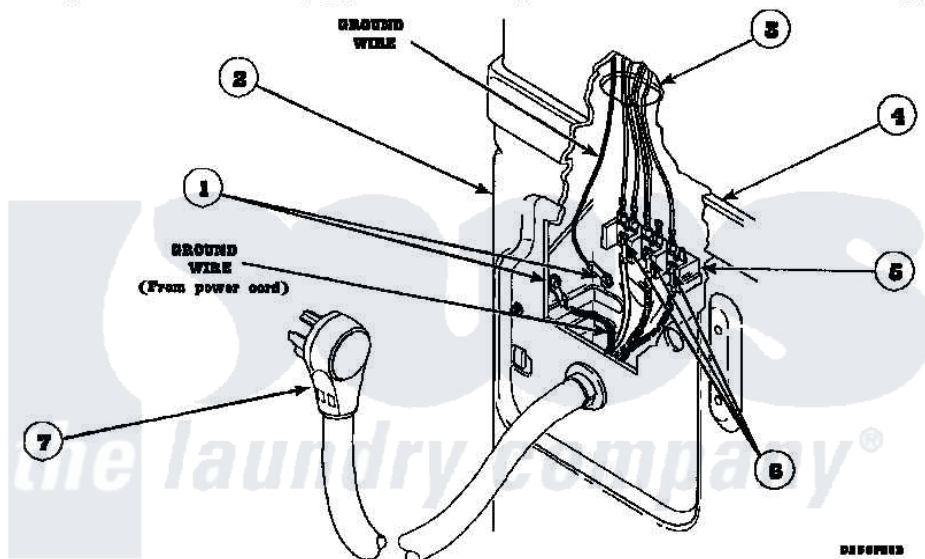

Amana LE8317W2 (BOM: PLE8317W2) 13 - POWER CORDS

Amana Residential Amana LE8317W2 (BOM: PLE8317W2) Dryer Parts Parts Diagram 13 - POWER CORDS
 Click on the part number to view part

Item	Original Part Number	Replaced By	Status	Part Description
1	20530			Screw, 10-24 x 3/8 Hex
2	500001P		Not Available	(ADD LETTER BEFORE "P" IN PART
3	500343		Not Available	PANEL, BACK (HOME HOOD)
4	500085P		Not Available	(ADD LETTER L-L, W-W TO PART N
5	61923P	61923		Block, Terminal
6	Y61199	3400094		Screw, 10-32 X 3/8