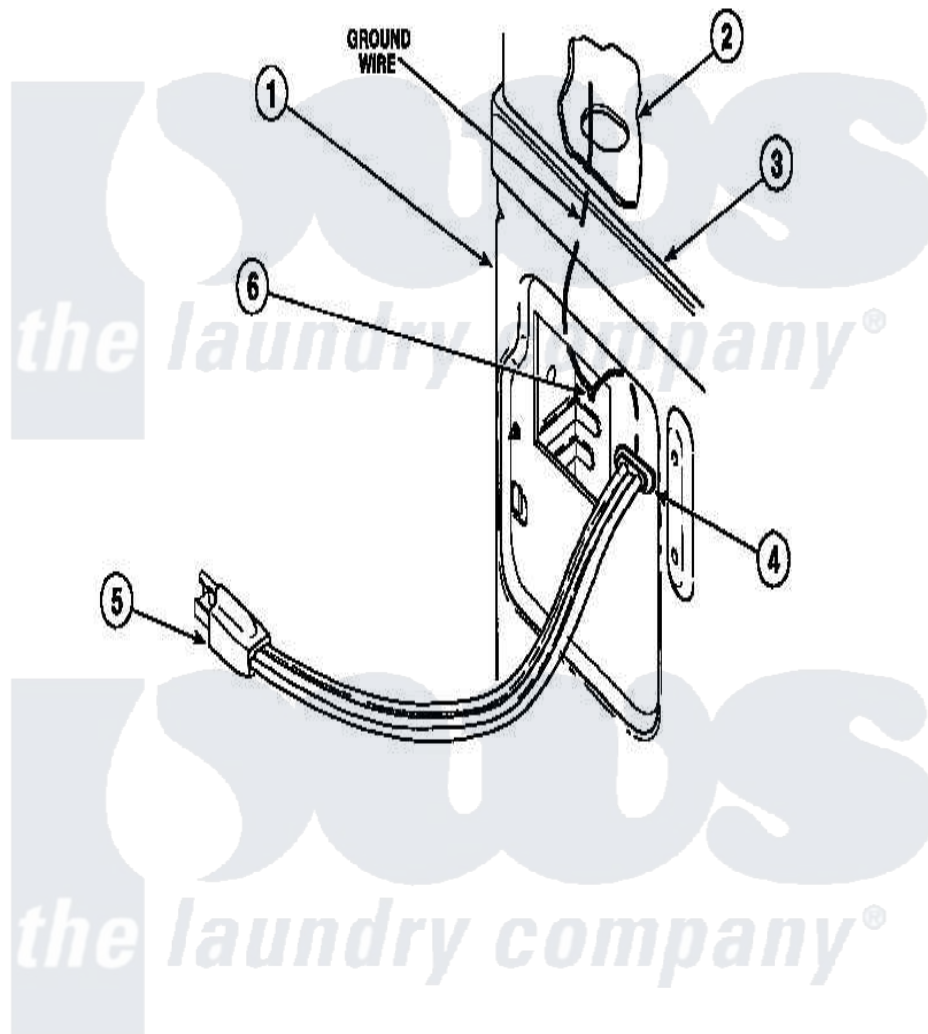

Amana LE8317W2 (BOM: PLE8317W2) 14 - POWER CORDS

Amana Residential Amana LE8317W2 (BOM: PLE8317W2) Dryer Parts Parts Diagram 14 - POWER CORDS
 Click on the part number to view part

Item	Original Part Number	Replaced By	Status	Part Description
1	500001P		Not Available	(ADD LETTER BEFORE "P" IN PART
2	500343		Not Available	PANEL, BACK(HOME HOOD)
3	500085P		Not Available	(ADD LETTER L-L, W-W TO PART N
6	20530			Screw, 10-24 x 3/8 Hex