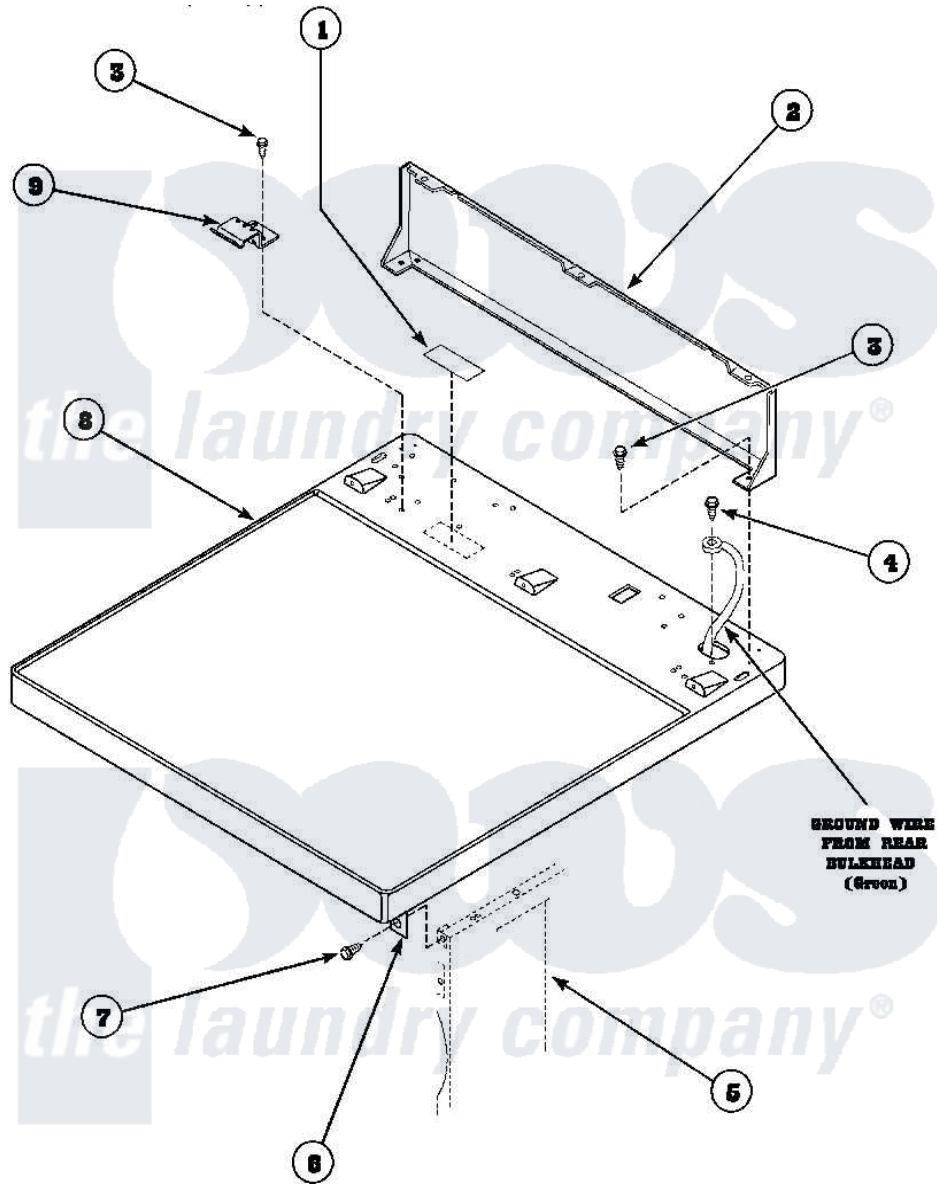

Amana LE8317W2B (BOM: PLE8317W2 B) 01 - CABINET TOP AND CONTROL HOOD REAR PANEL

GROUND WIRE FROM REAR BULKHEAD (Green)

31627524

Amana Residential Amana LE8317W2B (BOM: PLE8317W2 B) Dryer Parts Parts Diagram 01 - CABINET TOP AND CONTROL HOOD REAR PANEL
 Click on the part number to view part

Item	Original Part Number	Replaced By	Status	Part Description
1	24903		Not Available	STICKER,DISCONNECT POW
2	500343		Not Available	PANEL,BACK(HOME HOOD)
3	501086	90767		Screw, 8A X 3/8 HeX Washer Head Tapping
4	20530			Screw, 10-24 x 3/8 Hex
5	500001P		Not Available	(ADD LETTER BEFORE "P" IN PART
6	500084	40130801		Bracket, Top Mount
7	33562	27001200		Screw
8	500085P		Not Available	(ADD LETTER L-L, W-W TO PART N
9	501241	Y503876		Clip, Hold Down